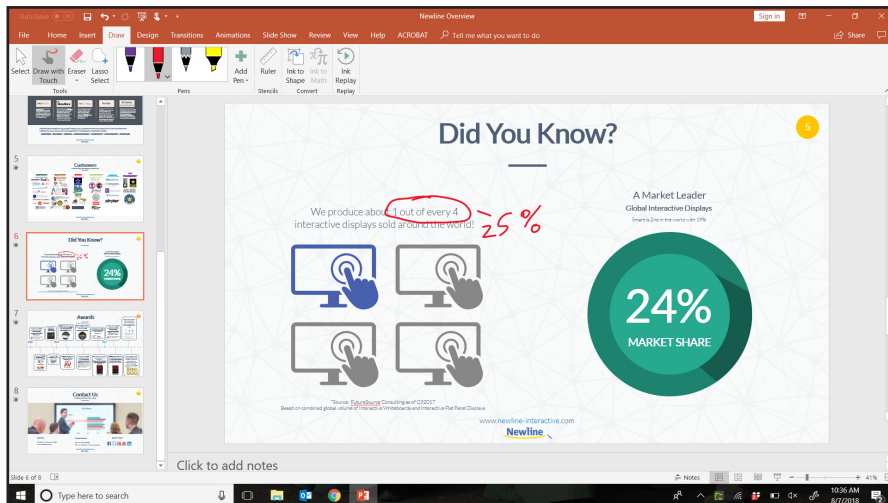

Quick Access to the Sources Page

newline | TRUTOUCH X Series Quick Start Guide

Using Built-In Inking Tools in Word, Excel, and Other Programs

Using Microsoft Office Inking Tools

1. Open a Microsoft Office document.
2. Tap on the "Review" tab at the top of the document.
3. Tap "Start Inking".

4. You can now draw and make annotations on top of the document anywhere you like.

5. You can change the pen color, pen width, or switch to a highlighter mode.

6. When you are done, tap "stop inking".

Bonus Tip: