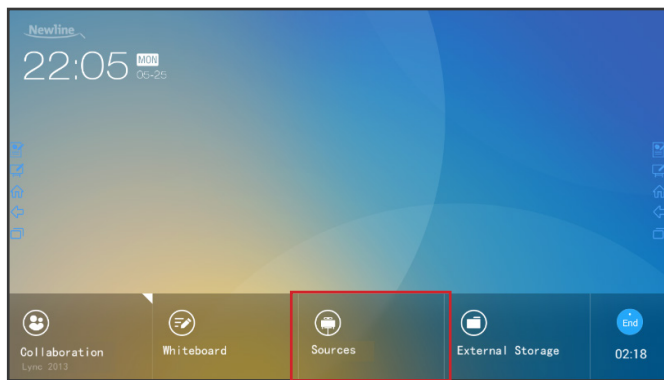

newline | TRUTOUCH X Series Quick Start Guide

Switching Sources on the TRUTOUCH X Series

To Access Any Source Connected to the Display

1. Turn on the display.
2. Touch the "Tap to Start" message on the first screen.
3. Tap the "Sources" button on the home screen.

4. You will be taken to the Connections page, also known as the Sources page.

To Access the Built-In OPS Computer

1. Turn on the display.
2. Touch the "Tap to Start" message on the first screen.
3. Tap the "Collaboration" button on the home screen.