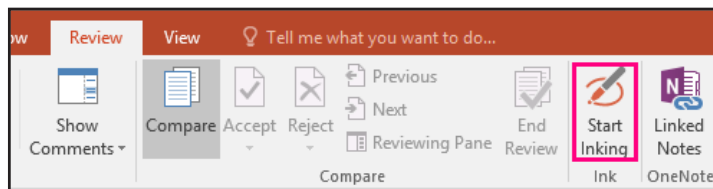

4. You will now be viewing and using the built-in OPS Computer.

Bonus Tips:

You can also quickly navigate to different sources using these icons on the floating menu on both sides of the display:

Quick Access to the OPS

Quick Access to the Sources Page

newline | TRUTOUCH X Series Quick Start Guide

Using Built-In Inking Tools in Word, Excel, and Other Programs

Using Microsoft Office Inking Tools

1. Open a Microsoft Office document.
2. Tap on the "Review" tab at the top of the document.
3. Tap "Start Inking".

4. You can now draw and make annotations on top of the document anywhere you like.

5. You can change the pen color, pen width, or switch to a highlighter mode.

6. When you are done, tap "stop inking".

Bonus Tip: