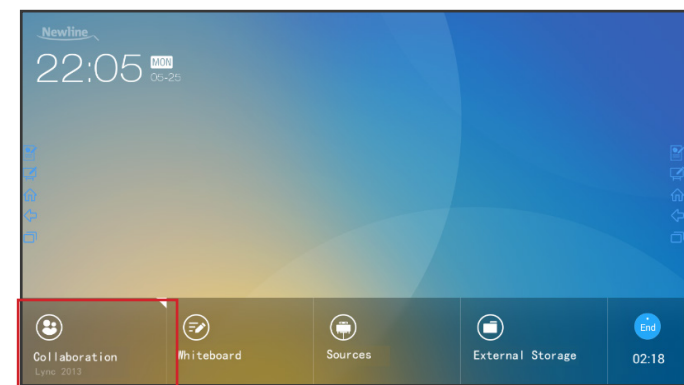

newline | TRUTOUCH X Series Quick Start Guide

Switching Sources on the TRUTOUCH X Series

To Access Any Source Connected to the Display

1. Turn on the display.
2. Touch the "Tap to Start" message on the first screen.
3. Tap the "Sources" button on the home screen.

4. You will be taken to the Connections page, also known as the Sources page.

To Access the Built-In OPS Computer

1. Turn on the display.
2. Touch the "Tap to Start" message on the first screen.
3. Tap the "Collaboration" button on the home screen.

4. You will now be viewing and using the built-in OPS Computer.

Bonus Tips:

You can also quickly navigate to different sources using these icons on the floating menu on both sides of the display:

Quick Access to the OPS