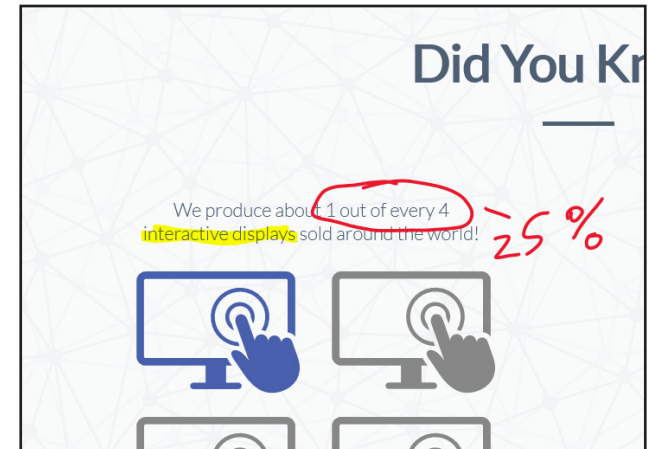

Quick Access to the Sources Page

newline | TRUTOUCH X Series Quick Start Guide

Using Built-In Inking Tools in Word, Excel, and Other Programs

Using Microsoft Office Inking Tools

1. Open a Microsoft Office document.
2. Tap on the "Review" tab at the top of the document.
3. Tap "Start Inking".

4. You can now draw and make annotations on top of the document anywhere you like.

5. You can change the pen color, pen width, or switch to a highlighter mode.

6. When you are done, tap "stop inking".

Bonus Tip: