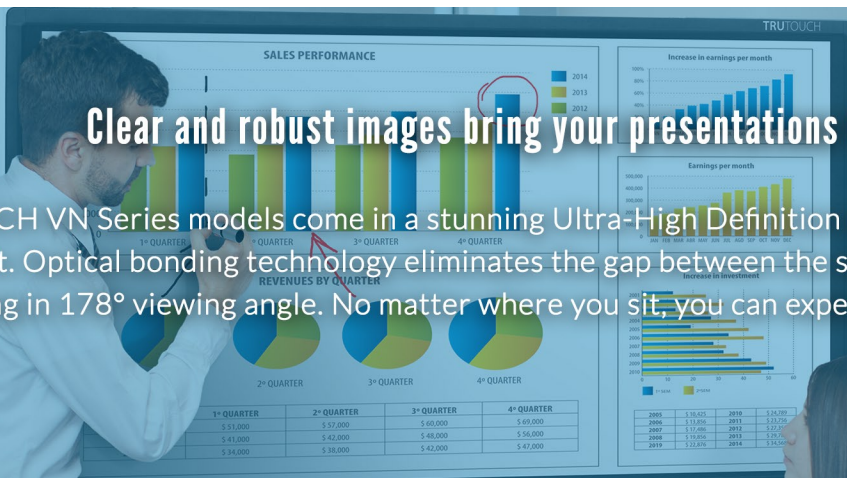

Superior Touch Experience

With 20 points of touch and InGlass technology, write as smoothly as you would on a phone or tablet.

Clear and robust images bring your presentations to life.

All **TRU TOUCH VN Series** models come in a stunning Ultra-High Definition (4K) that you can't imagine until you see it. Optical bonding technology eliminates the gap between the surface glass and the display, resulting in 178° viewing angle. No matter where you sit, you can experience perfect clarity.