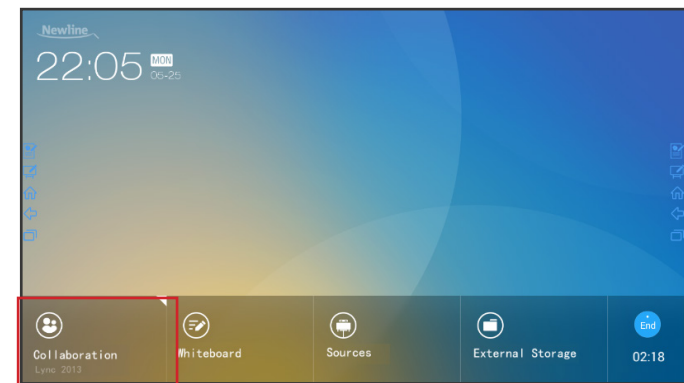

newline | TRUTOUCH X Series Quick Start Guide

Switching Sources on the TRUTOUCH X Series

To Access Any Source Connected to the Display

1. Turn on the display.
2. Touch the "Tap to Start" message on the first screen.
3. Tap the "Sources" button on the home screen.

4. You will be taken to the Connections page, also known as the Sources page.

To Access the Built-In OPS Computer

1. Turn on the display.
2. Touch the "Tap to Start" message on the first screen.
3. Tap the "Collaboration" button on the home screen.