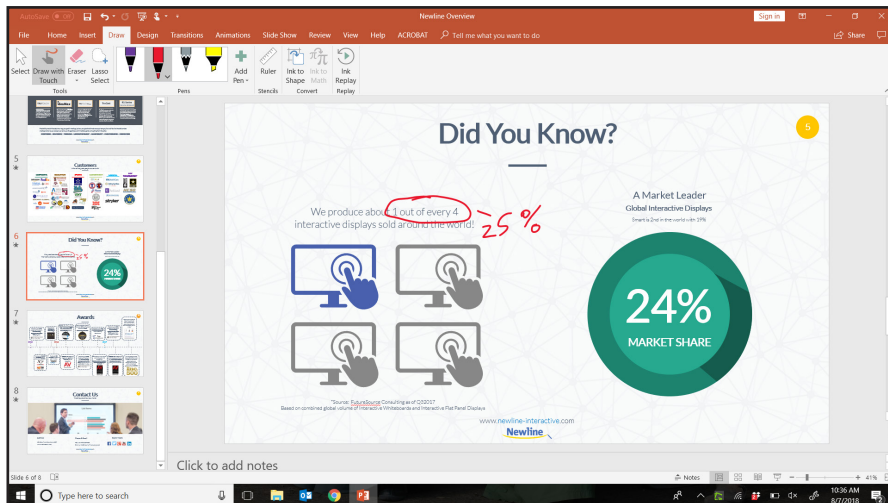

Quick Access to the Sources Page

newline | TRU TOUCH X Series Quick Start Guide

Using Built-In Inking Tools in Word, Excel, and Other Programs

Using Microsoft Office Inking Tools

1. Open a Microsoft Office document.
2. Tap on the "Review" tab at the top of the document.
3. Tap "Start Inking".

4. You can now draw and make annotations on top of the document anywhere you like.

5. You can change the pen color, pen width, or switch to a highlighter mode.

6. When you are done, tap "stop inking".

Bonus Tip: