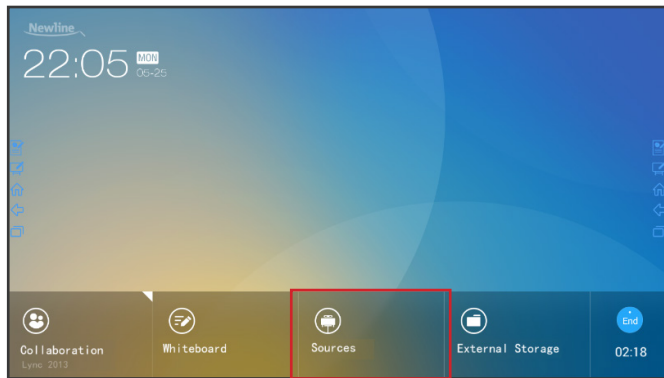

newline | TRUTOUCH X Series Quick Start Guide

Switching Sources on the TRUTOUCH X Series

To Access Any Source Connected to the Display

1. Turn on the display.
2. Touch the "Tap to Start" message on the first screen.
3. Tap the "Sources" button on the home screen.

4. You will be taken to the Connections page, also known as the Sources page.

To Access the Built-In OPS Computer

1. Turn on the display.
2. Touch the "Tap to Start" message on the first screen.
3. Tap the "Collaboration" button on the home screen.

4. You will now be viewing and using the built-in OPS Computer.

Bonus Tips:

You can also quickly navigate to different sources using these icons on the floating menu on both sides of the display:

Quick Access to the OPS