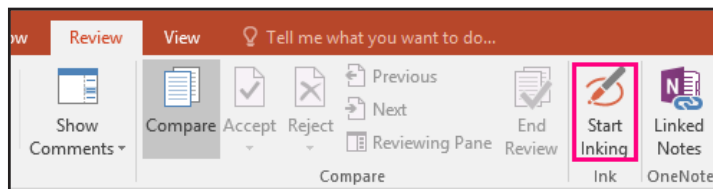

4. You will now be viewing and using the built-in OPS Computer.

Bonus Tips:

You can also quickly navigate to different sources using these icons on the floating menu on both sides of the display:

Quick Access to the OPS

Quick Access to the Sources Page

newline | TRU TOUCH X Series Quick Start Guide

Using Built-In Inking Tools in Word, Excel, and Other Programs

Using Microsoft Office Inking Tools

1. Open a Microsoft Office document.
2. Tap on the "Review" tab at the top of the document.
3. Tap "Start Inking".

4. You can now draw and make annotations on top of the document anywhere you like.

5. You can change the pen color, pen width, or switch to a highlighter mode.

6. When you are done, tap "stop inking".

Bonus Tip: