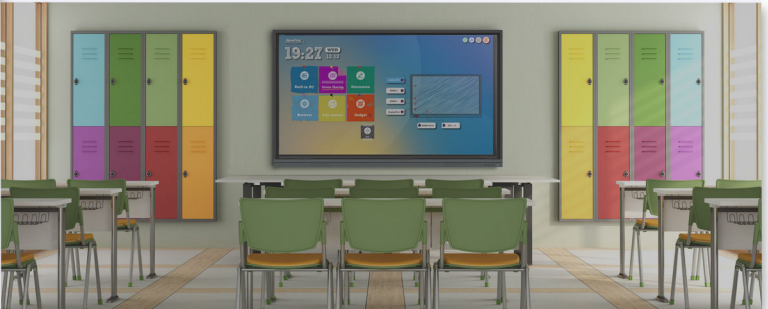

 **ideaMax**

Incomparable “Replacement”
for Interactive Whiteboards & Projector
setup - No Calibration Required

Have the most interactive classes
Train the students creatively - With a Host of
Educational Software

**Chemistry Laboratory classes &
Human anatomy**
- Taught in a Realtime Environment

Touch and Feel
- Immersive Experience with State of the Art
Touch & IR Technology

No more technology hindrances
- One Touch “Plug and Play” Solution