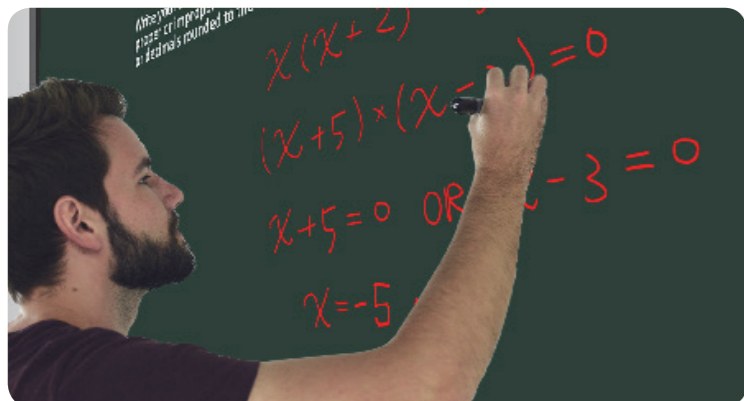

* All specifications are subject to change without further notice.

TRU TOUCH *RS* Series

Redefine Smarter Collaboration

Let the versatile 4K UHD interactive display bring more collaboration and student engagement to your classroom. Turn the display into digital whiteboard, share files in one touch, and use your favorite software all with your fingers and the press of a button. TRU TOUCH RS works in your world and lets you interact your way.

Dual user experience
for education and corporate users.

Up to 20 points
of touch so multiple people can write and share ideas.

Customizable UI
lets you be more productive, faster.

INTERACTION MADE EASY.

- Stunning 4K UHD resolution redefines clarity
- Slim frame, light weight for easy installation
- Windows system and built-in OS support
- Embedded tools and apps
- Reduce clutter and bring efficiency for the faculty
- Comes in 65", 75", 86", and 98"

Intuitive collaboration for classroom

Bring your own device and share files

Intelligent Touch

The whiteboard supports object recognition that can differentiate your finger, stylus and palm, and react as marker, thin pen, or eraser.