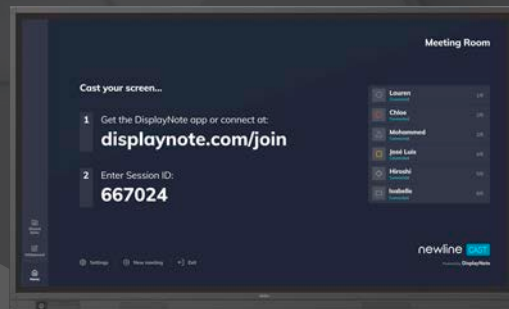

Max. Viewing Angle

Object recognition

Go Wireless

Win/iOS/Android/
Chrome
Compatibility

Device
Compatibility

Ultra light
weight

Energy
Efficiency

Intelligent Touch