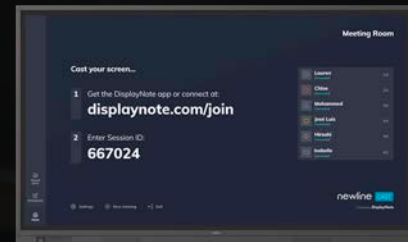

SEAMLESSLY INTEGRATED IN A FULL RANGE OF SUPERIOR INTERACTIVE DISPLAYS

newline **CAST**

WIRELESS SCREEN SHARING BECOMES **SIMPLE**, SMART AND
SECURE WITH NEWLINE CAST

Easily share your screen from any device. Newline Cast is simple to use, with one click you can present wirelessly from any network. It works with all modern laptops, tablets, phones and support for your browser. You can share video, links and files. This tool provides two-way collaboration, allowing you to control and annotate from the Newline display or from your own device.

Multiple
Presenter

Dual Network

App

Enterprise Level
Security

Two-way
Collaboration

Compatible with:

iOS