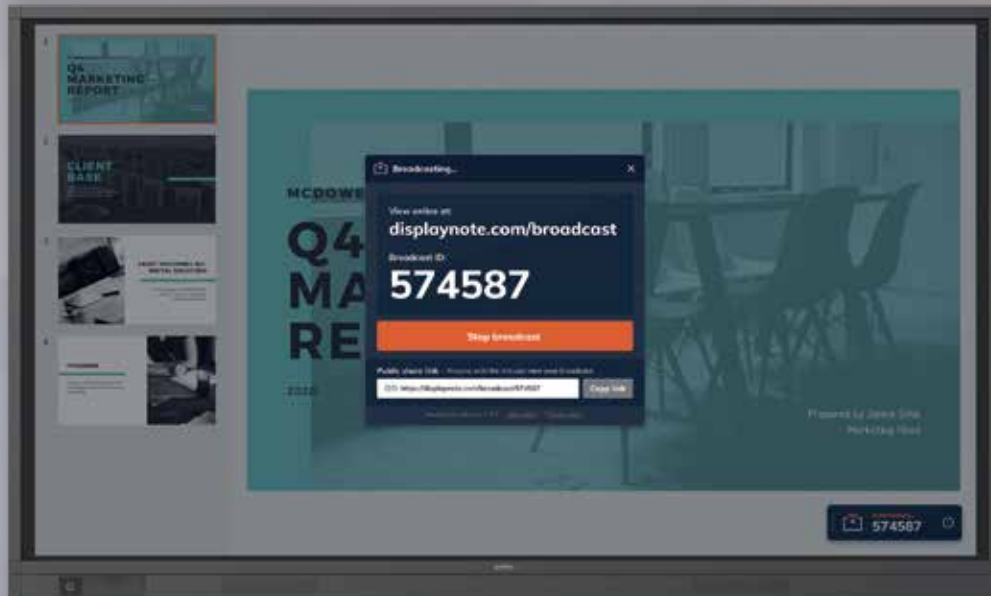

newline

Scalability

Diverse
Connectivity

Intelligent Touch

Go Wireless

Win/iOS/Android
Compatibility

Annotation

Personalized UI

Slim Frame
Design

THE HASSLE-FREE INTERACTIVE DISPLAY FOR CLASSROOMS

This series allows a collaborative experience that lets students interact using a stylus or their fingers. The responsive RS series display lets multiple students touch and draw on the display, lag-free and simultaneously. Designed for education, it features all the Newline interactive ecosystem tools needed to engage students and spark passion for learning.

Newline RS series features the following optional interactive ecosystem tools:

CAST

BROADCAST

DISPLAY MANAGEMENT

RS Series