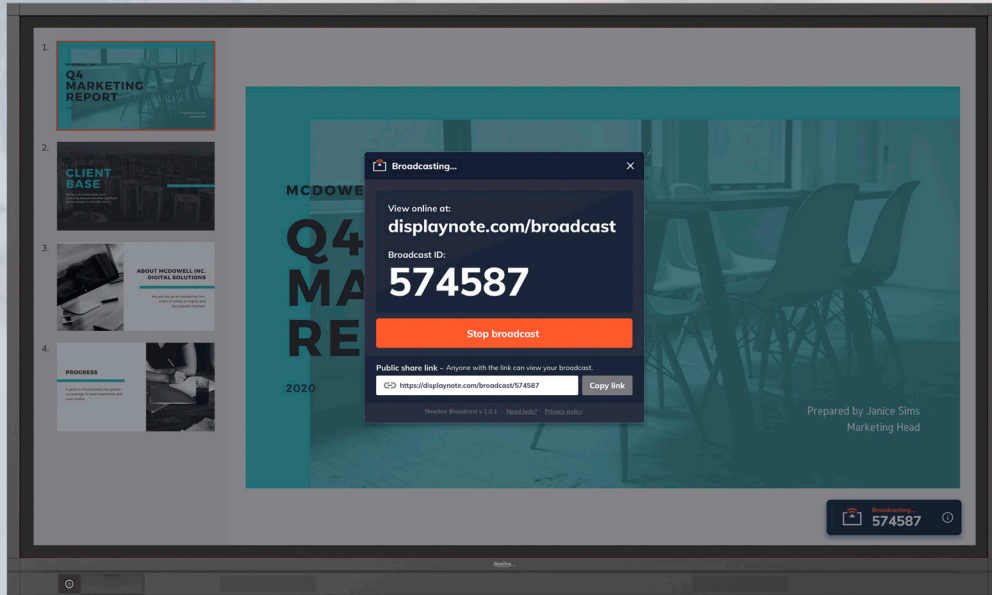

newline

Intelligent
Touch

Max. Viewing
Angle

Object
Recognition

Go Wireless

Win/iOS/Android/
Chrome
Compatibility

Device
Compatibility

Ultra Light
Weight

Energy
Efficiency

THE SUPERIOR INTERACTIVE DISPLAY FOR INTUITIVE TOUCH EXPERIENCE

This series delivers the best visual experience ever and significantly reduces reflection and parallax due to the optical bonding technology used. It is highly responsive and provides lag-free multi-touch for the most intuitive and smoothest writing experience. This multi-function display is the perfect solution for conference rooms or higher education classrooms looking to communicate better and collaborate easier.