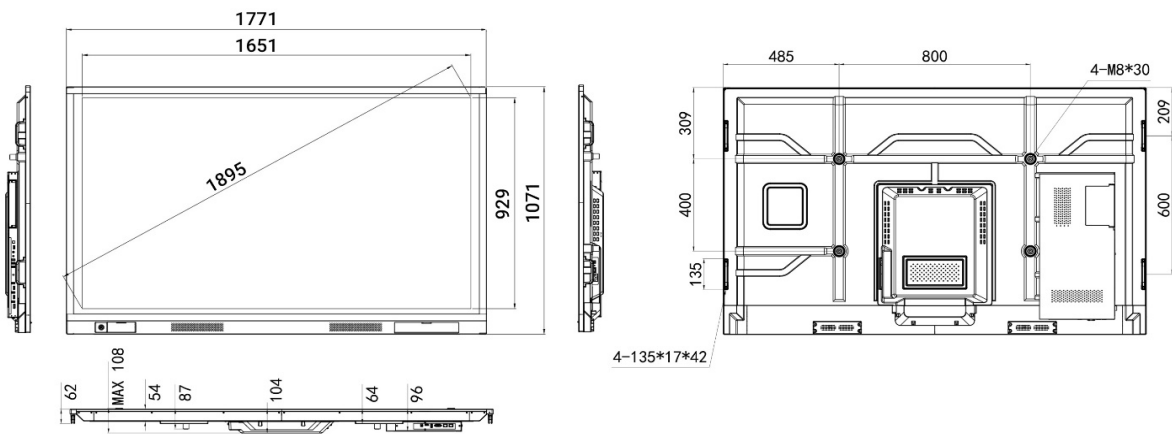

Technical Drawings

TT-6518VN

TT-7518VN

TT-8618VN