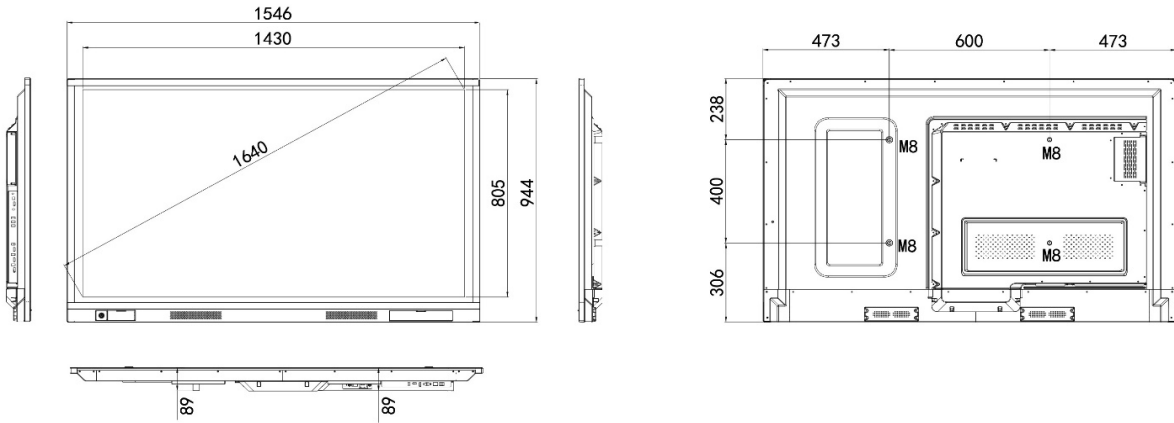

Technical Drawings

TT-6518VN