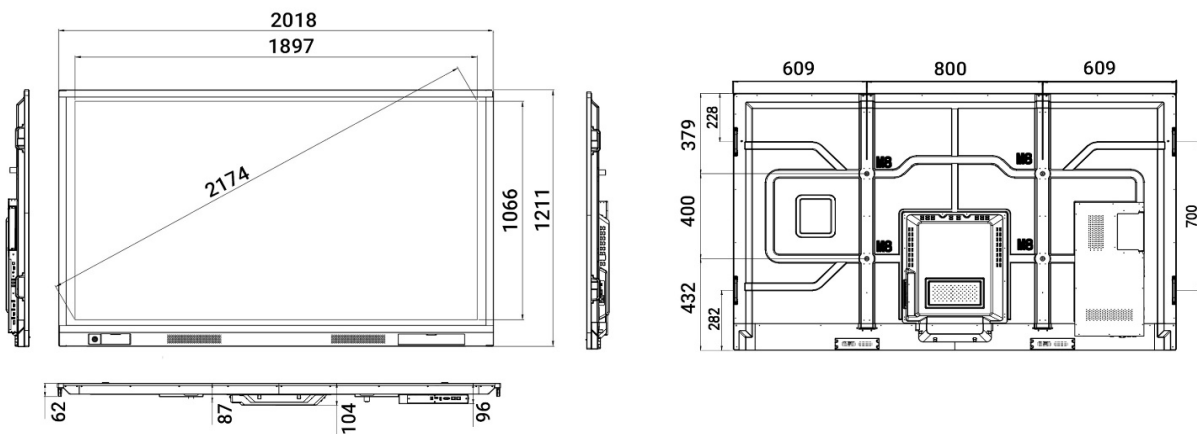

Technical Drawings

TT-6518VN

TT-7518VN

TT-8618VN

VN Series

Accessory Box Packing List

TT-6518VN	TT-7518VN	TT-8618VN
		5M USB cable (A-A) x1
		1.5M USB cable (A-A) x1
		3M Audio cable x1
		3M HDMI cable x1
		DC-DC x1
		UK Power cord x1
		EU Power cord x1
		Remote control x1
		Screen Cleaning Kit x1
		
		AAA Battery x1
		Magnetic Pen x2