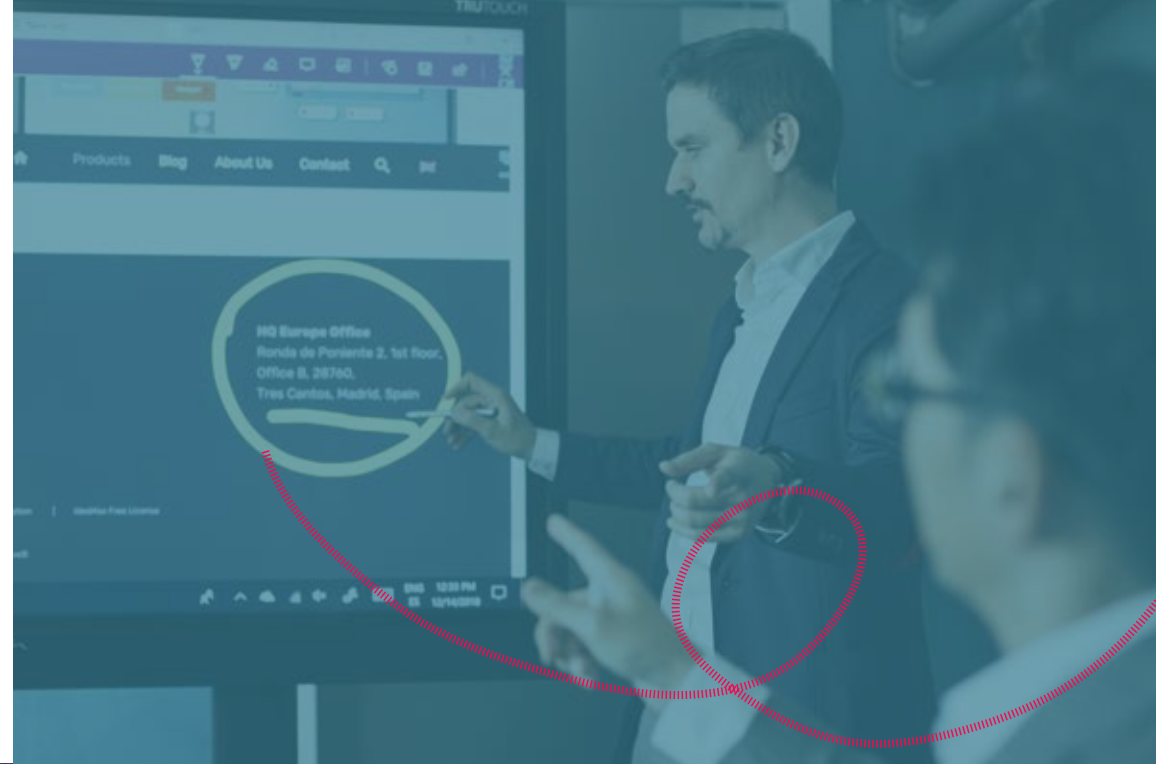

newline **BROADCAST**

SHARE CONTENT TO AUDIENCES OF ANY SIZE

Share your screen in real-time from your Newline display to any participant connected. Easily invite up to 200 participants to connect their own device from the meeting room, classroom, lecture theater or any other place in the world with a network connection.