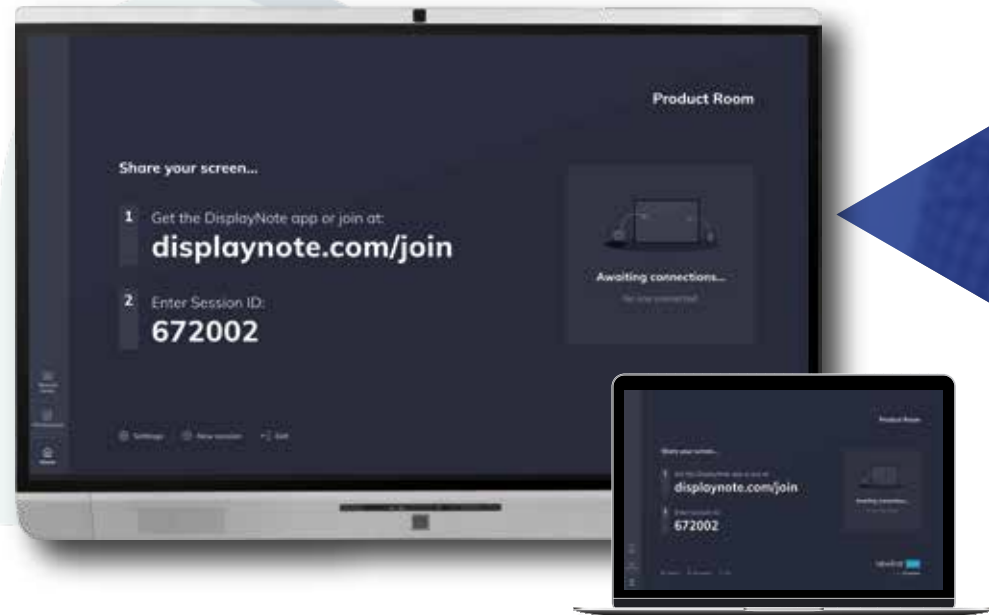

newline **CAST**

EASILY SHARE YOUR SCREEN FROM ANY DEVICE

Present and share content onto your Newline display wirelessly from any device with a single click. It works with all modern laptops, tablets, phones and support for your browser.

Enjoy two-way collaboration as you control and annotate from the display or from your own device.

Compatible with:

WHY IS NEWLINE CAST SO EASY TO USE?

- Cast using any device
  - Connect with the app, AirPlay, Miracast or through your browser
  - Start wirelessly presenting with a single click
  - Share video, links and files without leaving the app
  - Allow any attendee to cast without removing anyone from the session
  - Encrypt and protect meetings with 4-digit codes