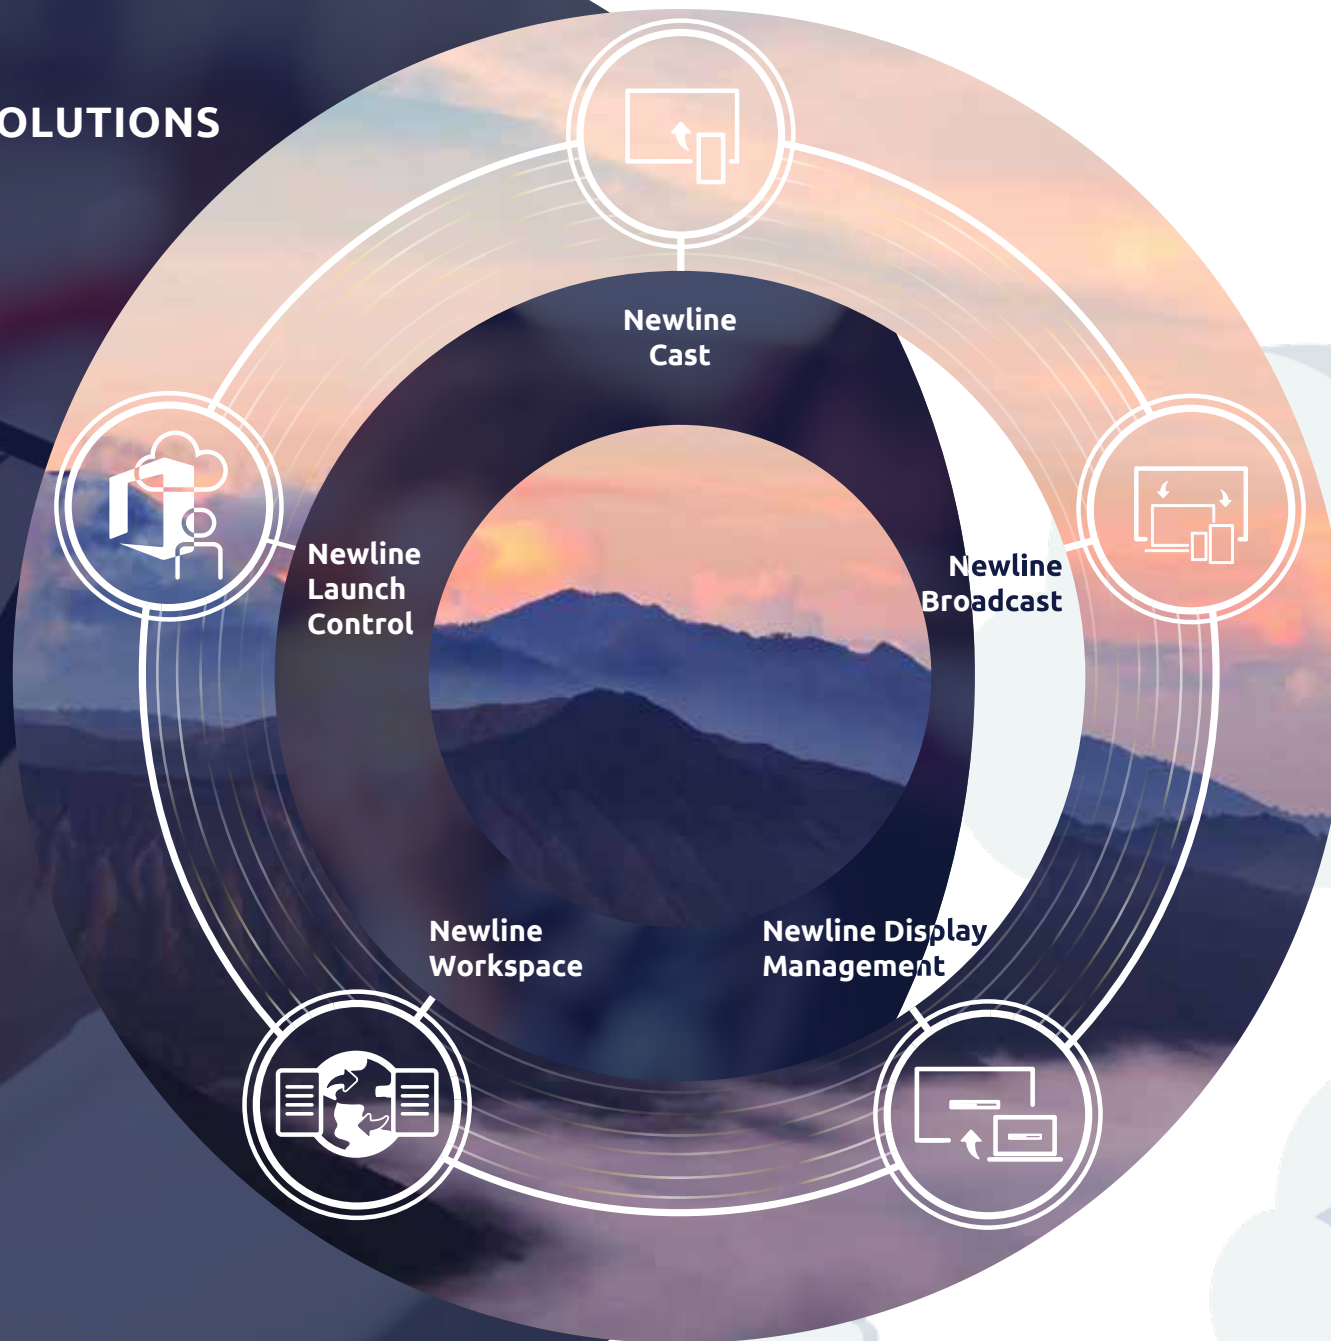

THE MOST FLEXIBLE COLLABORATION SOLUTIONS

- ✓ Complete corporate and education solutions
- ✓ Intuitive and easy to use for everyone
- ✓ Personalized meeting and coworking spaces
- ✓ Developed for every type of workspace
- ✓ Supports personal devices and all OS

DISCOVER THE INTERACTIVE ECOSYSTEM BUILT FOR THE WAY THAT YOU WORK

Newline has developed an interactive ecosystem to help you get the most out of your Newline interactive display. Built for the way teams work today, it's fully compatible with smartphones, laptops and tablets.

The Newline interactive ecosystem allows you to connect quickly and easily for collaboration that is effective, productive and flexible. Cast screens, broadcast content to remote users, pull up your meetings by walking up to the display, co-edit documents in real-time with video-chat, and centrally manage all your Newline displays.

With Newline at the heart of every workplace or classroom, all your meetings, lessons, conference calls and collaboration sessions are brought to a whole new level.