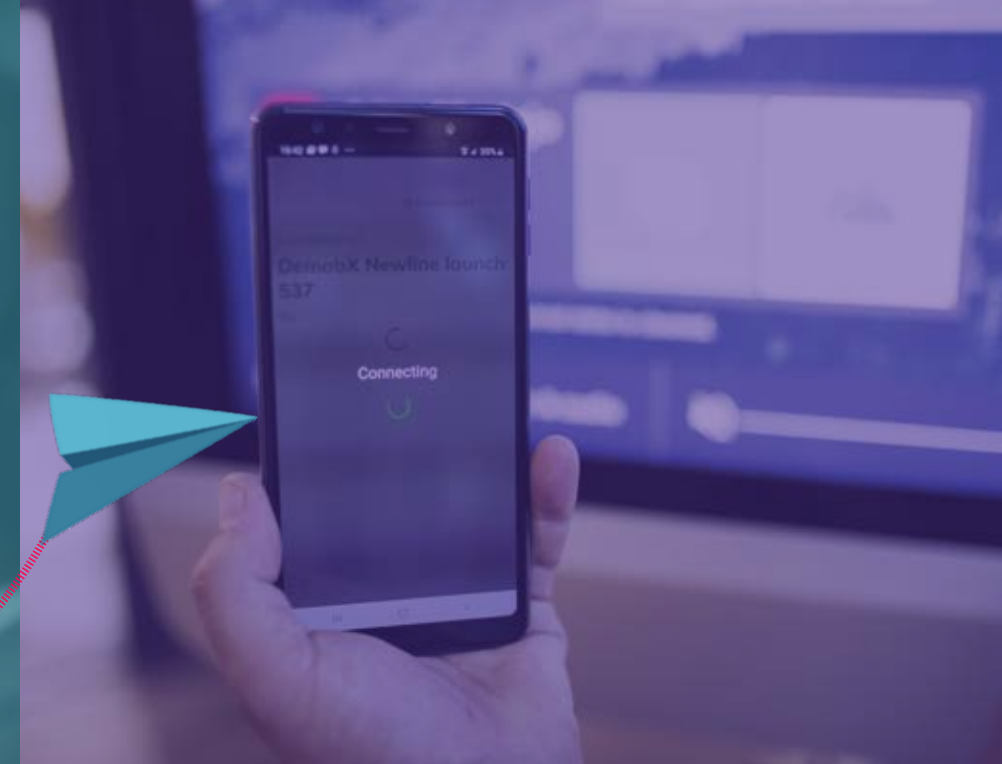

newline **BROADCAST**

SHARE CONTENT TO AUDIENCES OF ANY SIZE

Share your screen in real-time from your Newline display to any participant connected. Easily invite up to 200 participants to connect their own device from the meeting room, classroom, lecture theater or any other place in the world with a network connection.