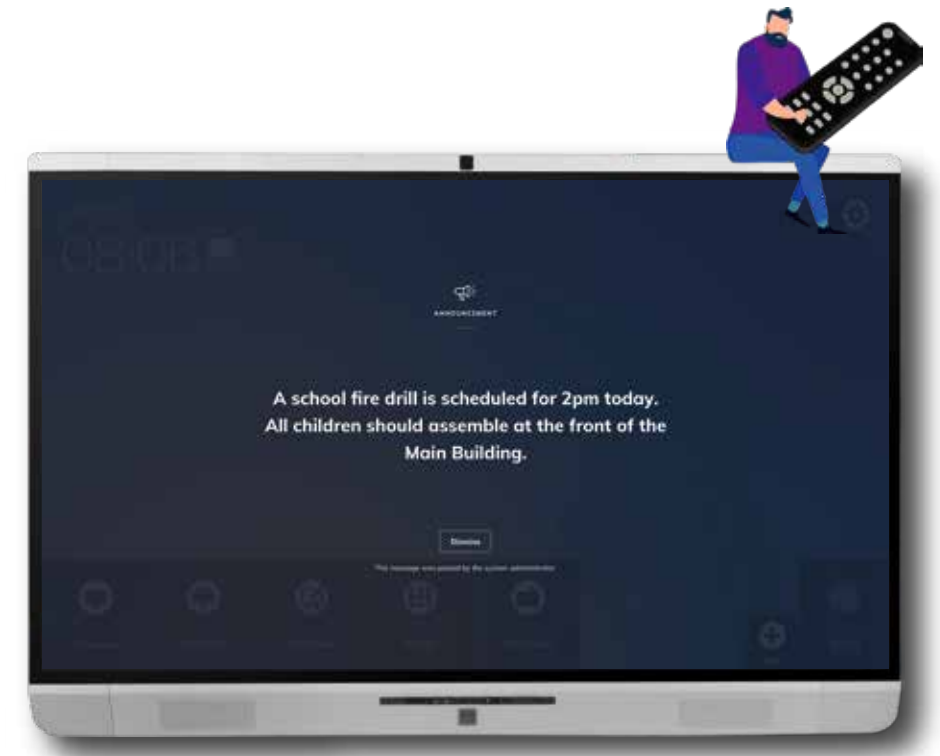

newline **DISPLAY MANAGEMENT**

CENTRALLY MANAGE ALL YOUR INTERACTIVE DISPLAYS

Easily manage and deploy apps, configure display settings, add licences, use digital signage features or broadcast emergency messages to all Newline interactive displays, without ever having to leave your desk.