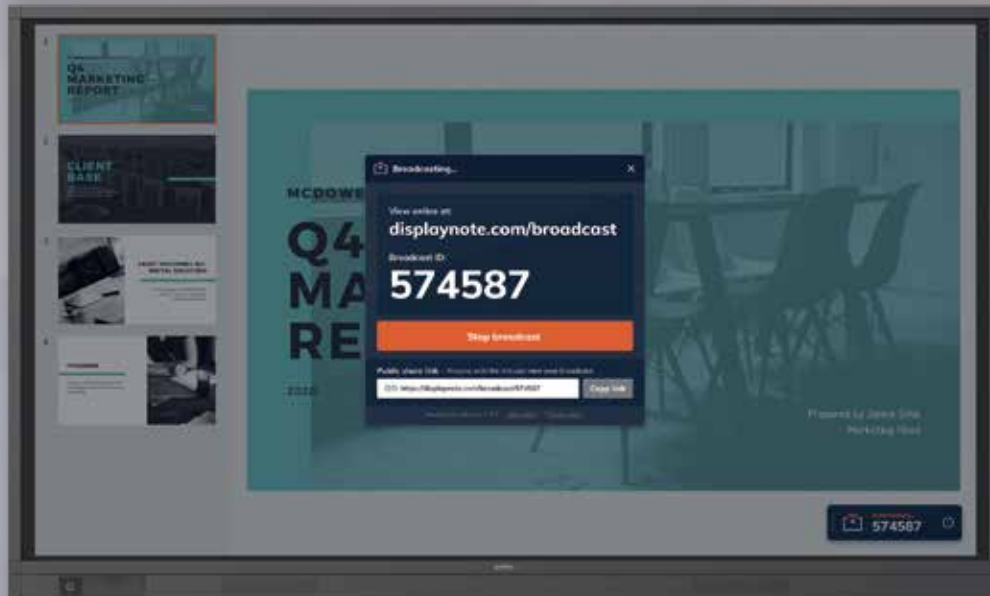

newline

Scalability

Diverse
Connectivity

Intelligent Touch

Go Wireless

Win/iOS/Android
Compatibility

Annotation

Personalized UI

Slim Frame
Design

THE HASSLE-FREE INTERACTIVE DISPLAY FOR CLASSROOMS

This series allows a collaborative experience that lets students interact using a stylus or their fingers. The responsive RS series display lets multiple students touch and draw on the display, lag-free and simultaneously. Designed for education, it features all the Newline interactive ecosystem tools needed to engage students and spark passion for learning.