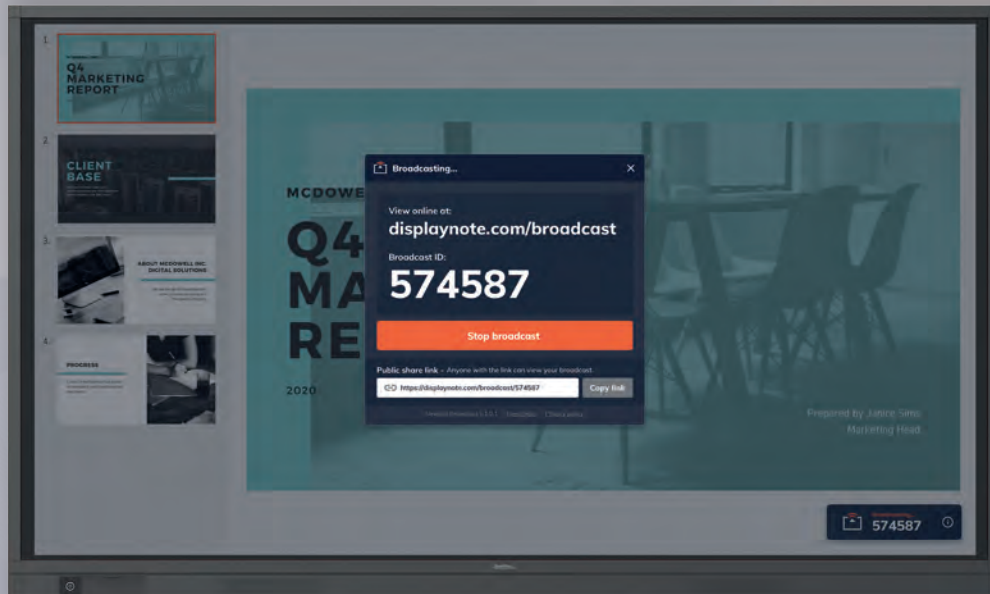

newline

Scalability

Diverse
Connectivity

Intelligent Touch

Go Wireless

Win/iOS/Android
Compatibility

Annotation

Personalized UI

Slim Frame
Design

THE HASSLE-FREE INTERACTIVE DISPLAY FOR CLASSROOMS

This series allows a collaborative experience that lets students interact using a stylus or their fingers. The responsive RS series display lets multiple students touch and draw on the display, lag-free and simultaneously. Designed for education, it features all the Newline interactive ecosystem tools needed to engage students and spark passion for learning.