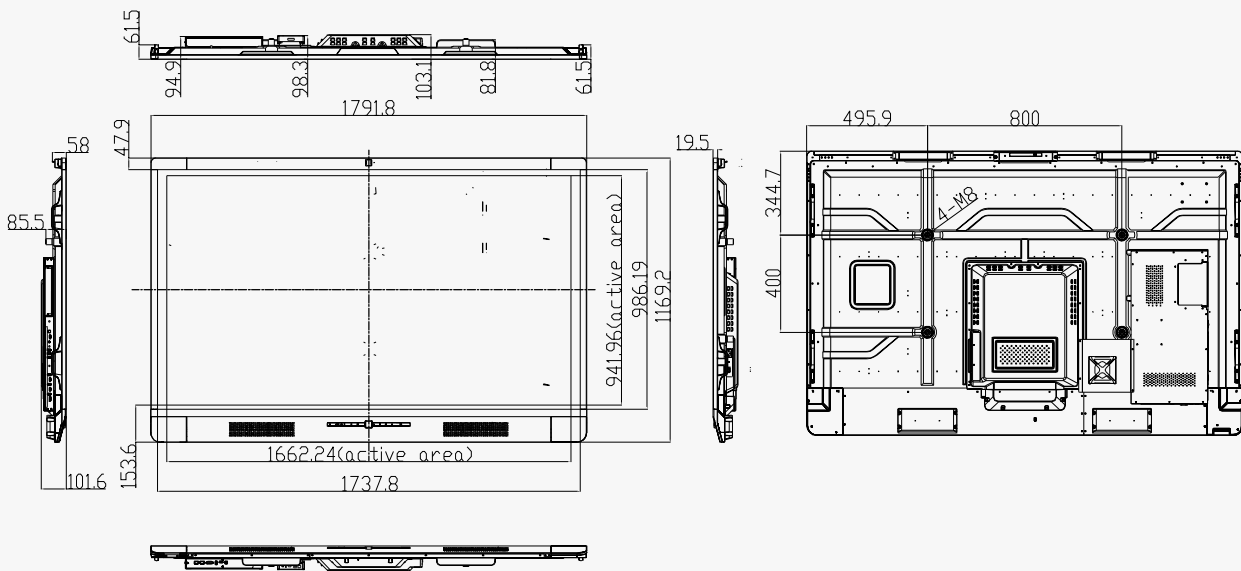

TRUTOUCH X Series 4K – X6

TRUTOUCH X Series 4K – X8

TRUTOUCH X Series 4K – X9

**newline**

**HEADQUARTERS (TX, USA)**  
 +1 888 233 0868  
 info@newline-interactive.com

**EUROPE OFFICE (MADRID, SPAIN)**  
 +34 911169178  
 info\_eu@newline-interactive.com