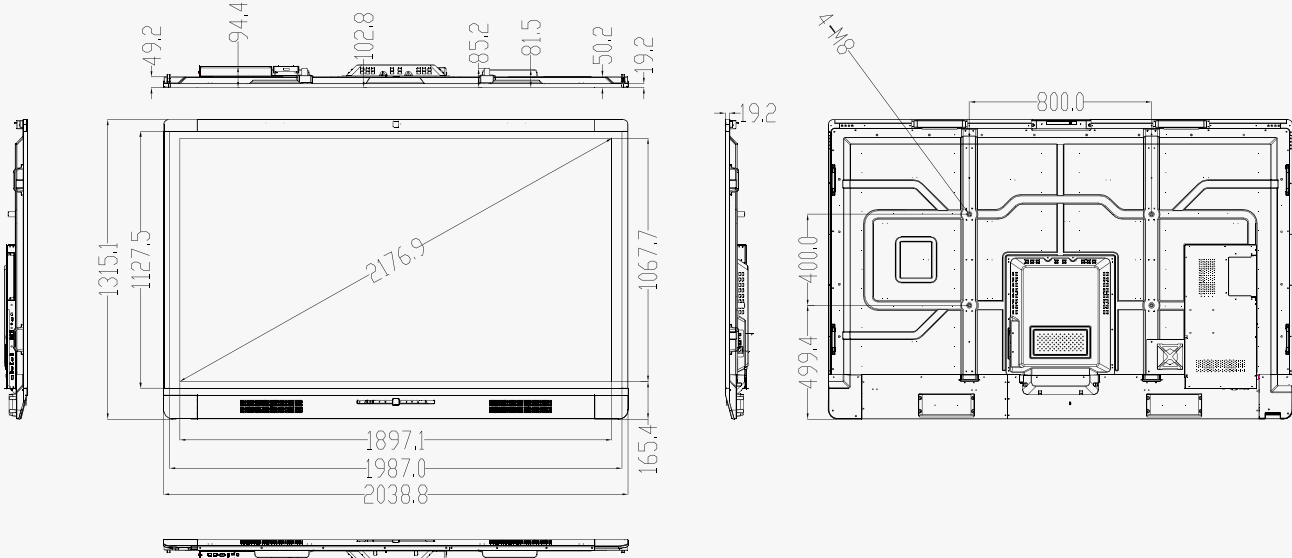

TRUTOUCH X Series 4K – X6

TRUTOUCH X Series 4K – X8

TRUTOUCH X Series 4K – X9

**newline**

**HEADQUARTERS (TX, USA)**  
 +1 888 233 0868  
 info@newline-interactive.com

**EUROPE OFFICE (MADRID, SPAIN)**  
 +34 911169178  
 info\_eu@newline-interactive.com