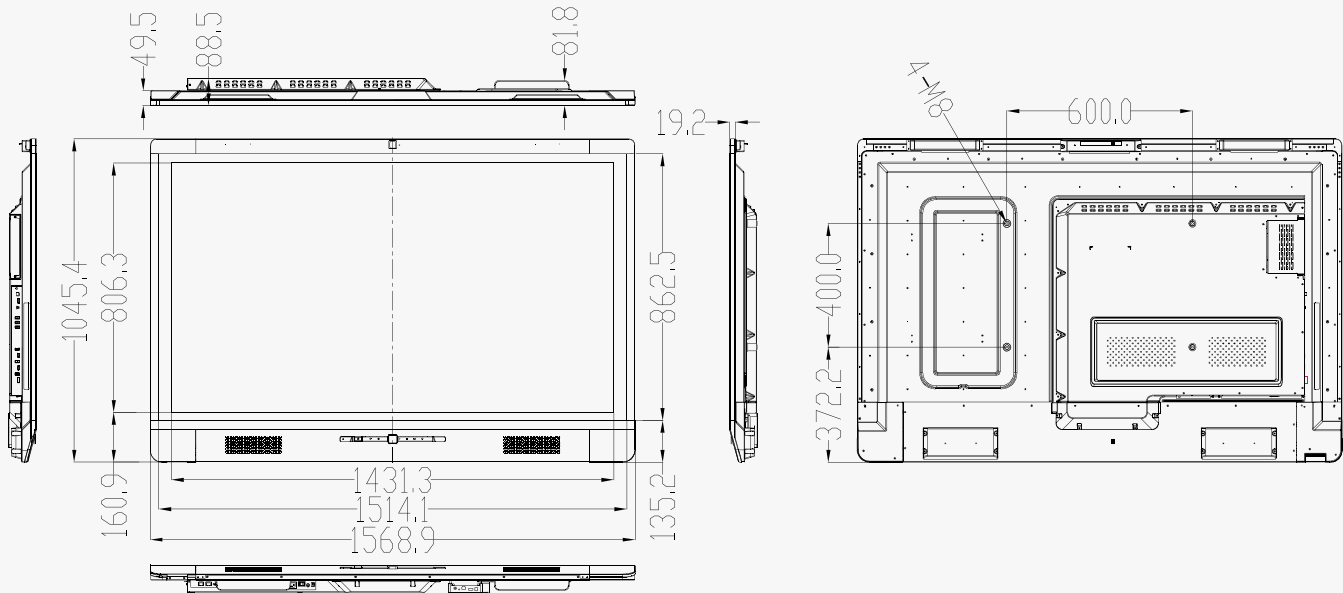

TRUTOUCH X Series 4K – X6

TRUTOUCH X Series 4K – X8

TRUTOUCH X Series 4K – X9

**newline**

**HEADQUARTERS (TX, USA)**  
 +1 888 233 0868  
 info@newline-interactive.com

**EUROPE OFFICE (MADRID, SPAIN)**  
 +34 911169178  
 info\_eu@newline-interactive.com