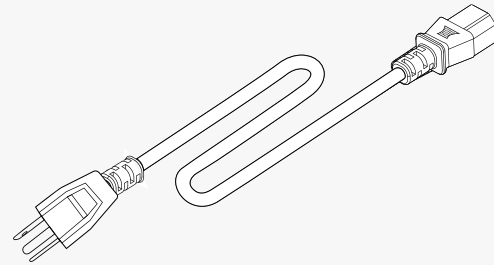

## Part List

- 1.5M USB Cable (A-A) × 1
- 3M HDMI Cable × 1
- UL power Cord × 1
- Screen Cleaning Kit × 1
- Wi-Fi Antenna × 1
- Stylus × 2 (Thick Pen/ Fine Pen)
- Remote Control × 1
- AAA Battery × 2

1.5M USB Cable (A-A) **X1**

3M HDMI Cable **X1**

Screen Cleaning Kit **X1**

UL Power Cord **X1**

WiFi Antenna **X1**

Remote Control **X1**

Thick Pen **X1**

Fine Pen **X1**

AAA Battery **X2**