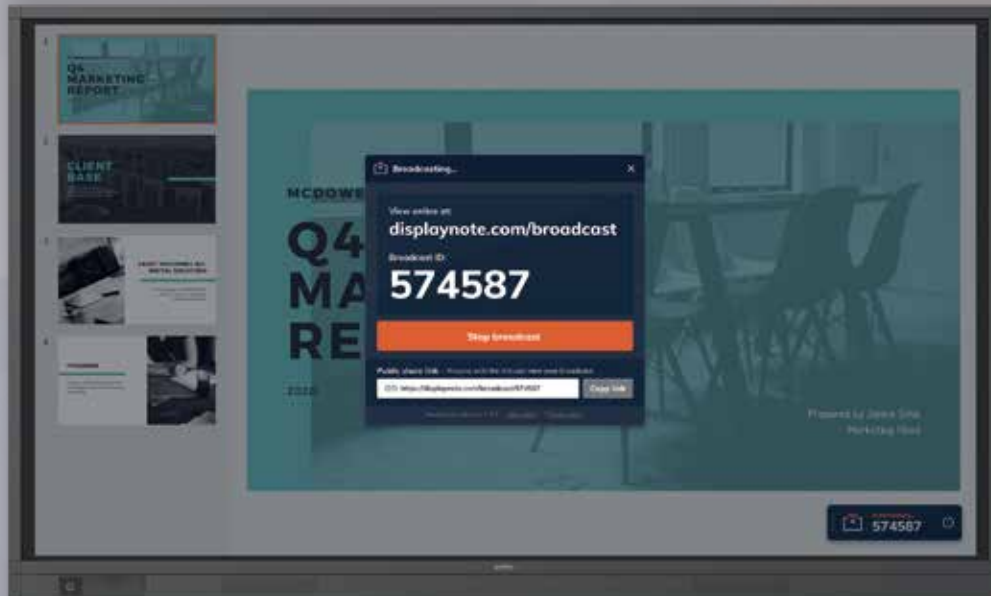

# newline

Scalability

Diverse  
Connectivity

Intelligent Touch

Go Wireless

Win/iOS/Android  
Compatibility

Annotation

Personalized UI

## THE HASSLE-FREE INTERACTIVE DISPLAY FOR CLASSROOMS

This series allows a collaborative experience that lets students interact using a stylus or their fingers. The responsive RS series display lets multiple students touch and draw on the display, lag-free and simultaneously. Designed for education, it features all the Newline interactive ecosystem tools needed to engage students and spark passion for learning.