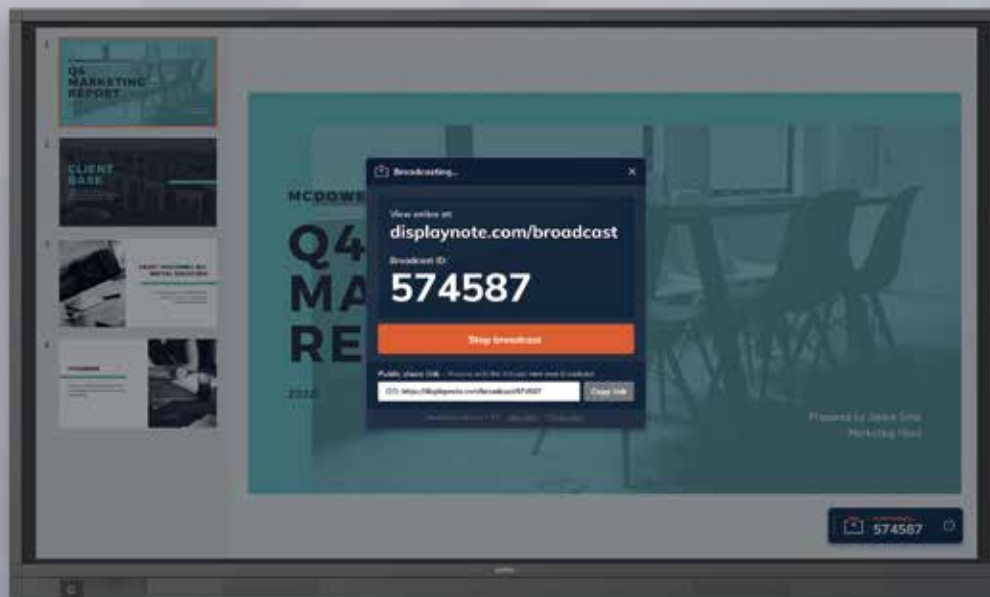

newline *rs* +

Scalability

Diverse
Connectivity

Intelligent Touch

Go Wireless

Win/iOS/Android
Compatibility

Annotation

Personalized UI

Slim Frame
Design

THE HASSLE-FREE INTERACTIVE DISPLAY FOR CLASSROOMS

This series allows a collaborative experience that lets students interact using a stylus or their fingers. The responsive RS series display lets multiple students touch and draw on the display, lag-free and simultaneously. Designed for education, it features all the Newline interactive ecosystem tools needed to engage students and spark passion for learning.