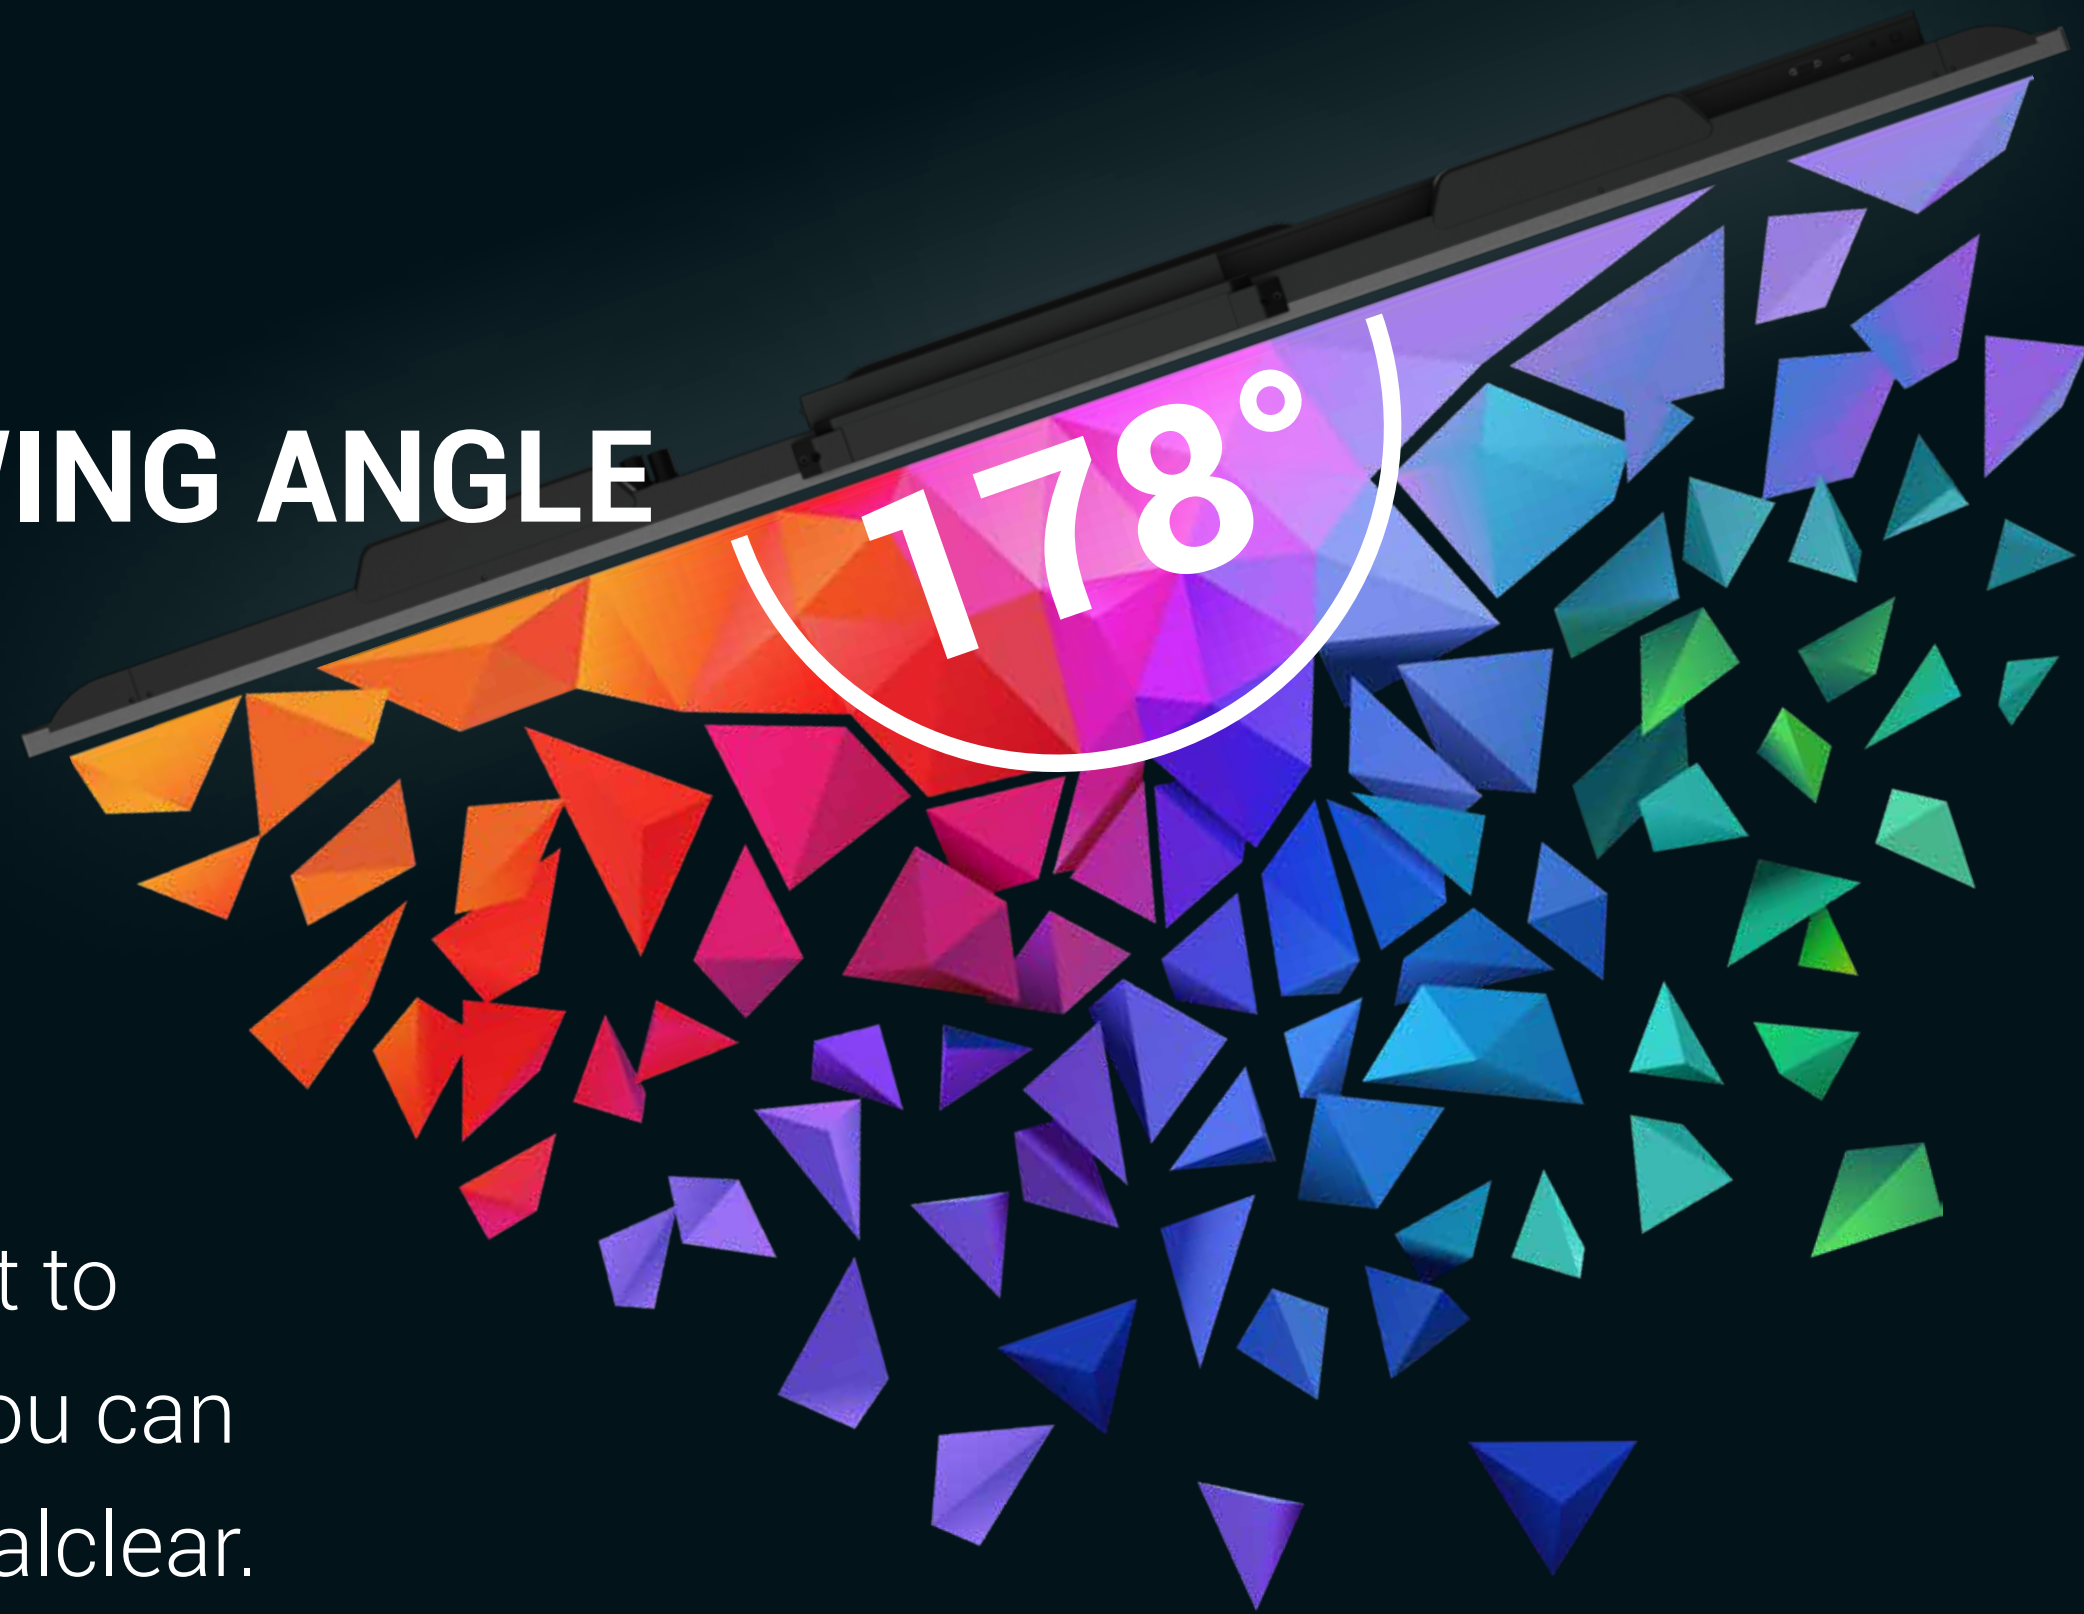

NO LIE!

178° TRUE VIEWING ANGLE

VIVID IMAGES
FROM ANY CORNER
IN THE ROOM

Even when standing next to
the interactive display, you can
still see everything crystalclear.