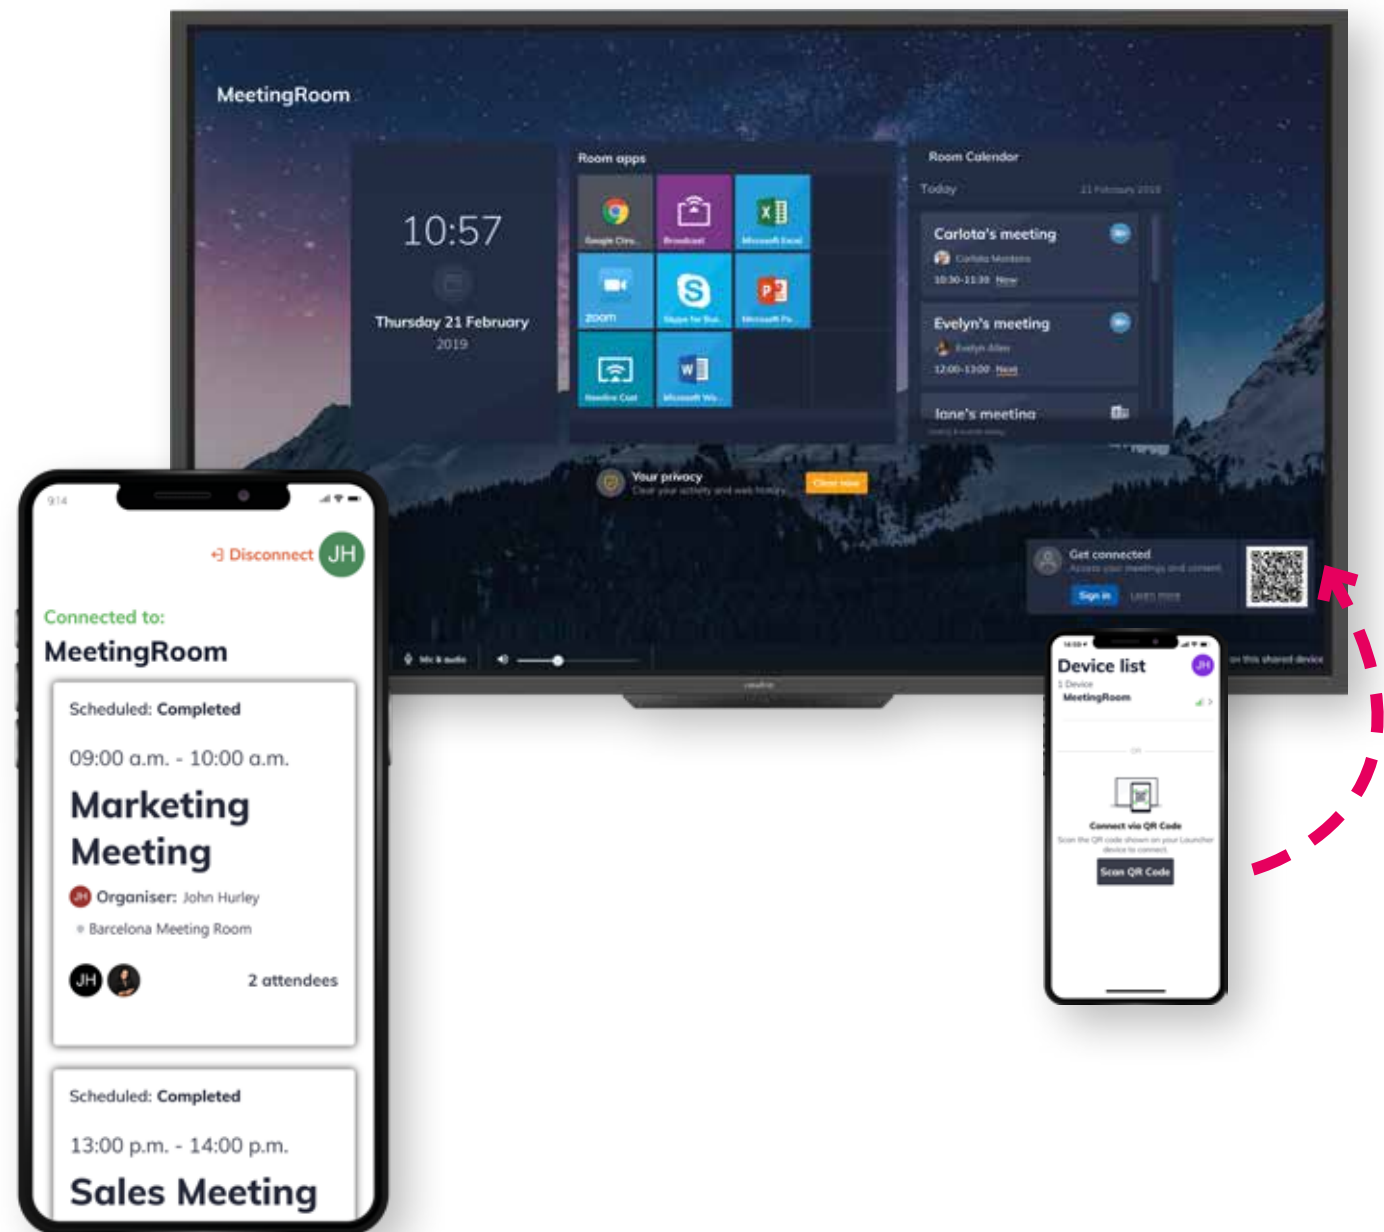

## SIMPLE, SMART AND SECURE SCREEN SHARING

Newline CAST is the most flexible solution for wireless screen sharing. In just seconds you can easily share any screen over any network or use the secure mode for in-room casting.

# SHARE YOUR PRESENTATION, INSPIRE YOUR AUDIENCE

Newline Broadcast is a powerful streaming tool to share content from your Mira to any connected participant. Easily invite up to 200 participants.

newline

DISPLAY MANAGEMENT PLUS

will fly to you via OTA september 2020

newline

newline

LAUNCH CONTROL

## ONE-TOUCH VIDEO CALLS

Join your video call on Mira with only one touch! Calendar integration, access to your documents, support for the most popular video conferencing tools and safety disconnect. So simple!