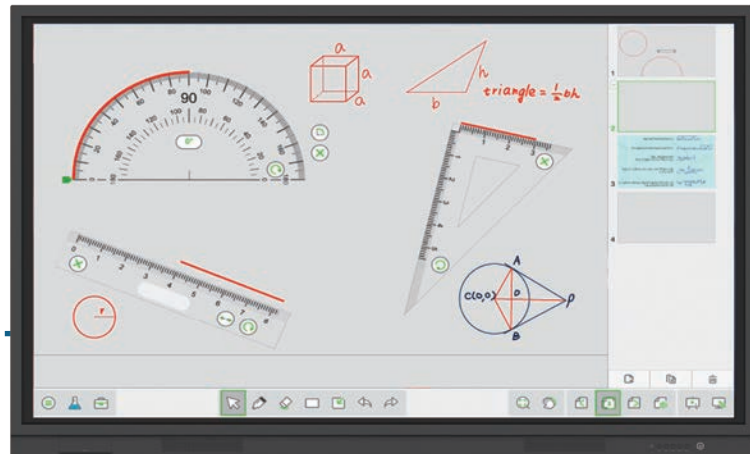

newline

Solutions for Education

Transforming
Education
for the Next
Generation

newline Spark a passion for learning

Enhance Learning Experience

Featuring intelligent touch

The digital whiteboard supports up to 20-point touch and objects recognition. It recognizes when you use your finger, stylus, or palm, and then reacts on the screen as either a marker, thin pen, or eraser.

Unlimited interaction

Anyone can take notes, write, and draw on the screen at any time, making the classroom a truly collaborative space.

Effortlessly share your screen and files

Wirelessly cast your small screen directly to the interactive touch panel. Share your students' work or start a presentation, all with the click of a button.

RS+ series 65"/75"/86"

- Object Recognition
- Cloud Access
- Free Software
- Remote Management
- OS Compatibility
- Annotation
- Android 8.0
- Go Wireless

I series 65"/75"/85"

- Superior Touch
- Calibration Free
- Free Software
- Plug & Play
- Anti-Glare
- Cost Effective