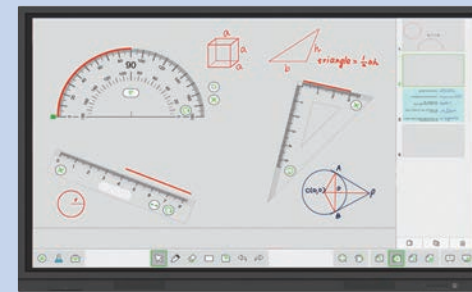

Broadcast content to 200+ devices

newline BROADCAST

Allow students to stay focused in class with their own devices

Upload and share notes instantly.

Let viewers join the broadcast from anywhere in the world with a network connection. Give them a closer look when sitting at the back of the room or join the broadcast remotely to ensure nobody is left out.