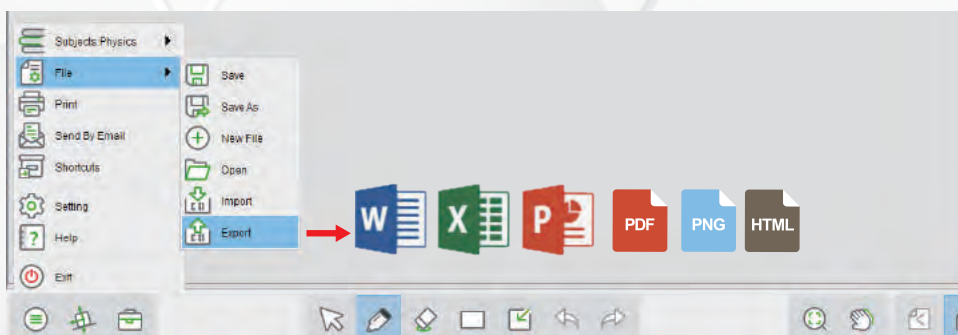

After the class

Export the materials to PDF or ppt format, Also send the class record video to students for easy review.

newline

HEADQUARTERS (TX, USA)
101 East Park Blvd.
Suite 807 Plano,
TX 75074, USA
TEL: +1 888 233 0868
info@newline-interactive.com

ASIA PACIFIC OFFICE (Taipei, Taiwan)
17F, No. 653, Bannan Rd,
Zhonghe Dist, New Taipei City
235, Taiwan
TEL: +886 2 8228 2089
info_ap@newline-interactive.com

EUROPE OFFICE (Madrid, Spain)
Ronda de Poniente, N'2, 1st floor,
Oficina 1B, 28760,
Tres Cantos, Madrid, Spain
TEL: +34 911169178
info_eu@newline-interactive.com

INDIA OFFICE (Chennai)
Room No. 203, No. 37, TTK Road,
Alwarpet, Chennai,
Tamil Nadu, India, 600018
TEL: 1 800 419 0309
info.in@newline-interactive.com

KOREA OFFICE (Seoul, South Korea)
A816, 8F, 401 Yangcheon-ro,
Gangseo-gu, Seoul,
07528 Korea
TEL: +82 2 2638 5140
koreainfo@newline-interactive.com

newline-interactive.com