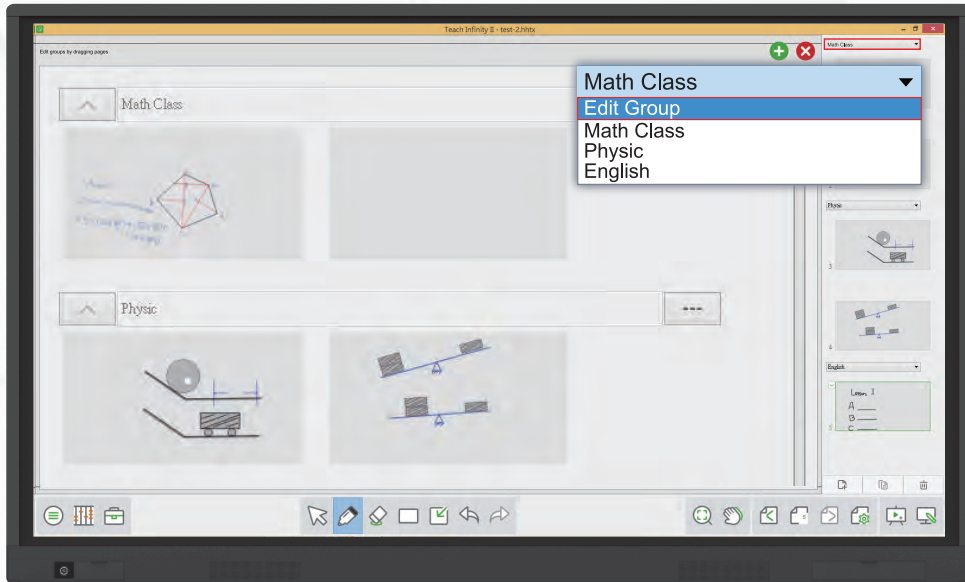

FEATURE

Intuitive UI design, No training required

Handwriting and drawing recognition

Math, Physics, and Chemistry subject tools

Screen annotation and Screen recording

3 PHASES OF TEACH INFINITY II FOR CLASS MATERIAL MANAGEMENT