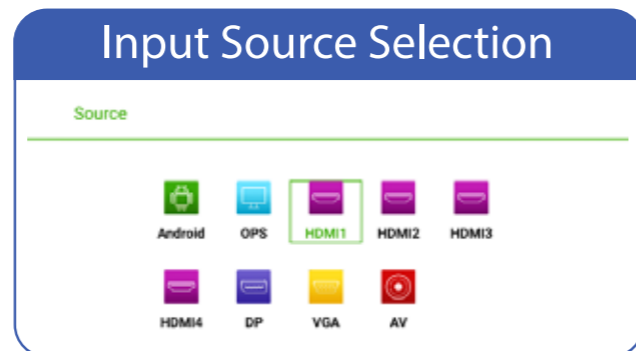

HDMI

Product Advanced Features

Connectivity

Share everything by the way you like to use, not only physical cable to input but also wireless solution.

Zero Training Easy Operation

With its simple user interface no training needed to learn TRUTOUCH. Simply following the icon and use TRUTOUCH basic function without any difficulty.

Excellent Resolution

Antiglare Glass

Responsive 10 points Touch

TRUTOUCH supports multi-touch to 10 points. Creating the interaction environment for conference room.

Integrated Sound Bar

Plug & Play

Support Multiple Input & Output

TRUTOUCH allows users to share information by their own devices. You may find all of the major I/O ports on TRUTOUCH front sides and rear sides as well.

VGA	HDMI	TOUCH-USB	Micro SD	USB	AUDIO
IN x 1	IN x 4, Out x 1	x 4	IN x 1	Android x 2 PC x 2	Audio In (VGA) x1 Audio Out x 1 Earphone x1
MIC	DisplayTouch	RS232	LAN	AV-IN	
IN x 1	IN x 1	x 1	x 2	x 1	