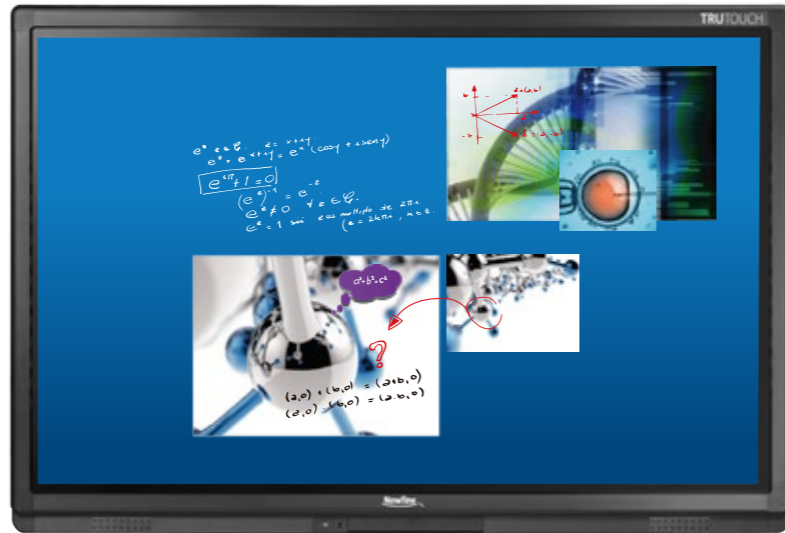

Product Advanced Features

Connectivity

Share everything by the way you like to use, not only physical cable to input but also wireless solution.