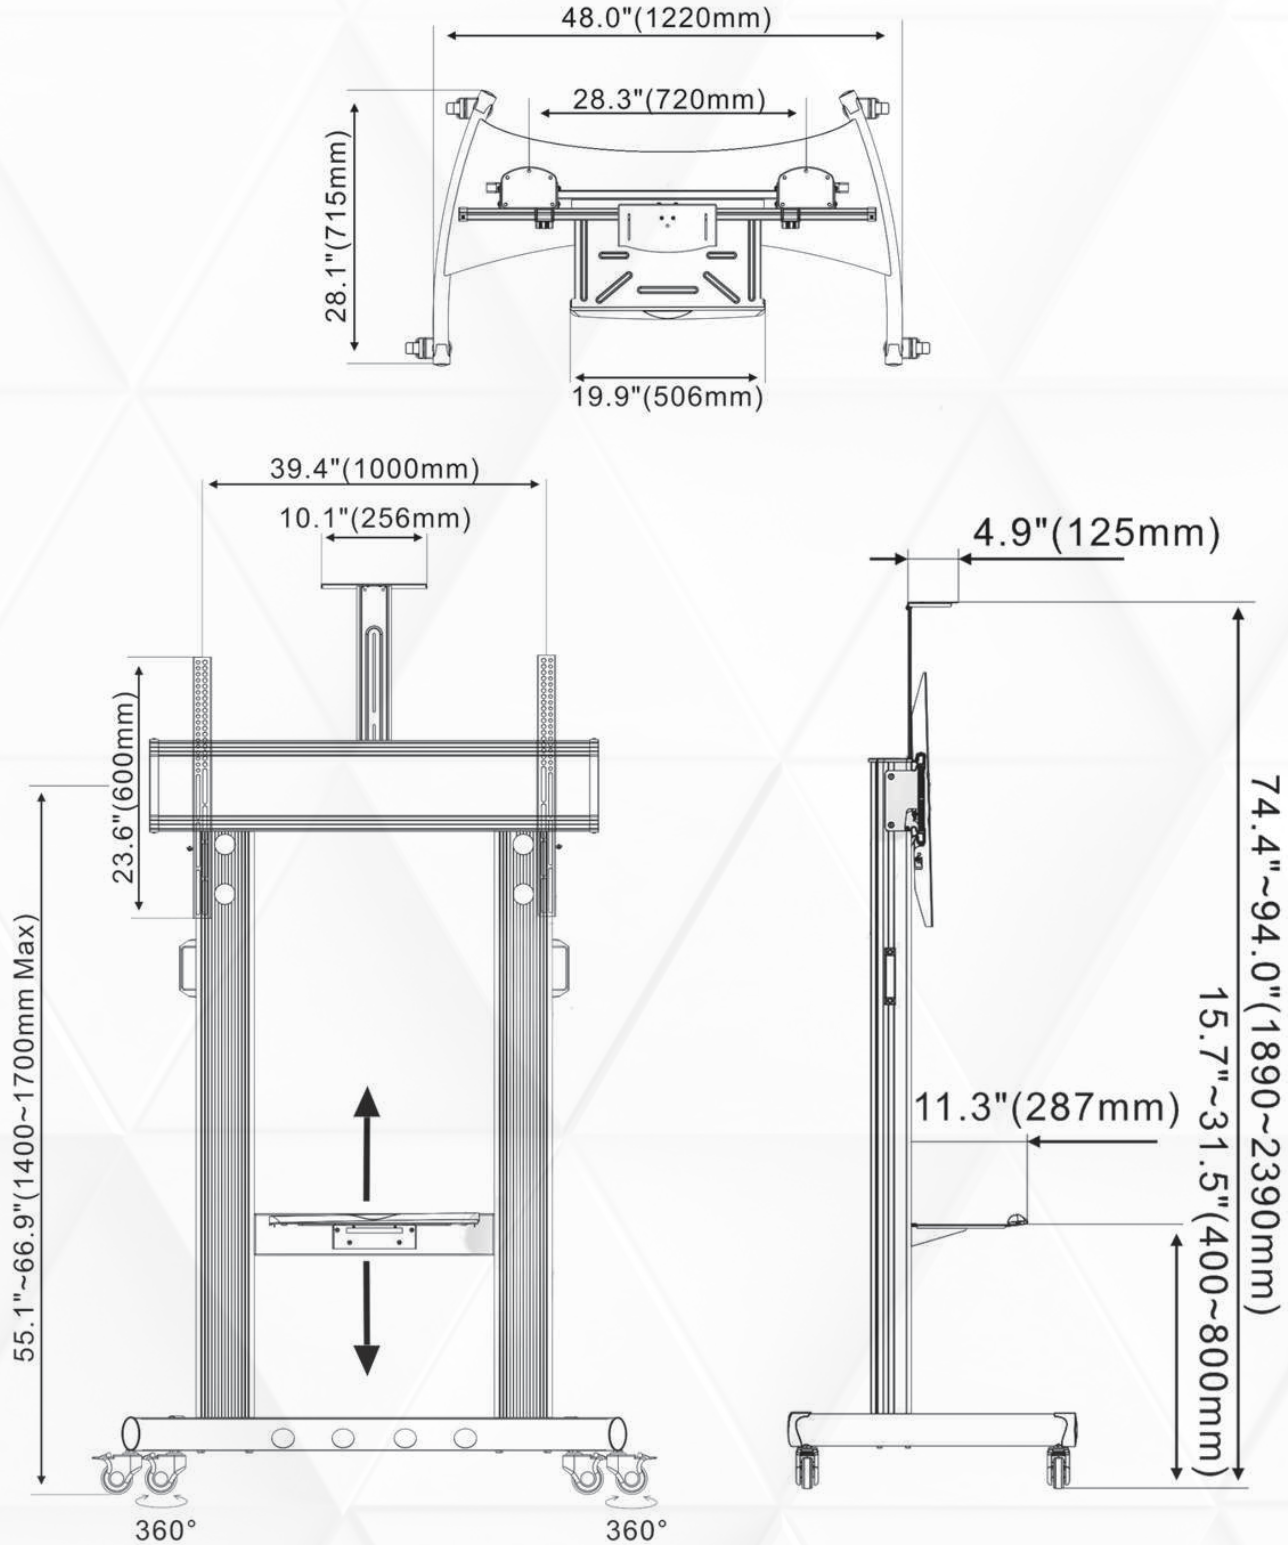

## Mobile Cart for Interactive Display

The solution for all users who want their collaboration tools to be able to be moved from one place to another quickly and easily.

Model	HW86
For Screens	55" ~ 100"
Maximum capacity	300lbs / 136.4Kg
Av shelf max load	25lbs / 13.6Kg
Video tray max load	10lbs / 4.5Kg
VESA	200 x 200 ~ 1000 x 600 mm

### **EASY TO ADJUST**

HW86 mobile stand is easy to adjusting height, allow to position interactive display from 29.5 inches up to 55 inches high off the ground. Quickly and easily adjust the display to a custom height that fits user needs.

### **EASY TO MOVE AROUND**

The lockable wheels provide easy movement for the display to travel. Simply wheel the mobile stand around the office and lock the wheels in place once you have reached the best spot for your presentation.

Product Weight and Dimensions	Length (mm)	Width (mm)	Height (mm)	Gross Weight (Kg)	Packing Weight (Kg)	Capacity (Kg)
	715	1260	1400-1700	55	63	136.4
	Length (inch)	Width (inch)	Height (inch)	Gross Weight (lbs)	Packing Weight (lbs)	Capacity (lbs)
28.15	49.6	55.19-66.93	121.25	138.89	300	
Material / color	Aluminum for uprights, Iron for other parts / Black					