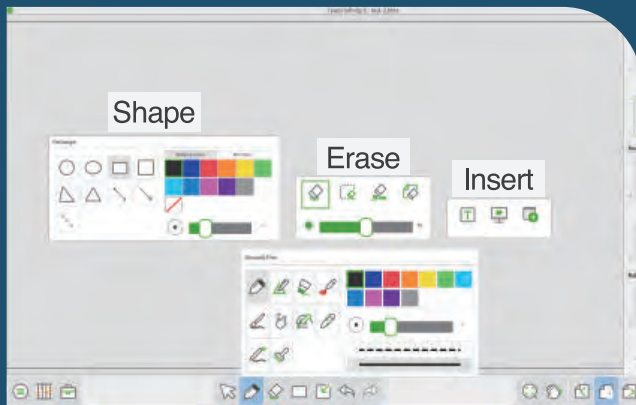

TEACH INFINITY II

INTUITIVE INTERFACE
ON MULTI OS PLATFORM

The software saving your time in preparing a lesson and engaging students across the class. Engage your students with an intuitive, easy-to-use education software made to enhance learning in any subject.

FEATURE

Intuitive UI design, No training required

Handwriting and drawing recognition

Math, Physics, and Chemistry subject tools

Screen annotation and Screen recording

3 PHASES OF TEACH INFINITY II FOR CLASS MATERIAL MANAGEMENT