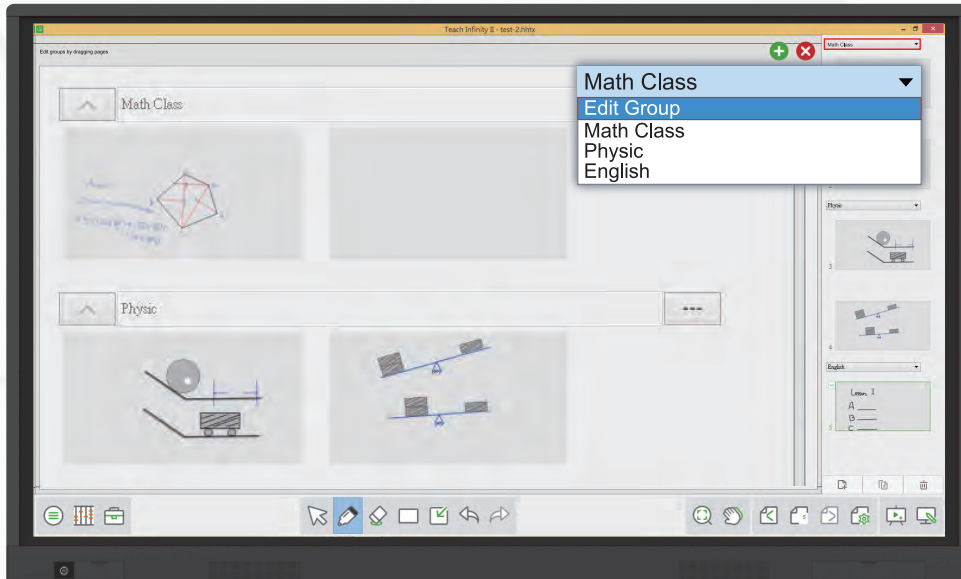

FEATURE

Intuitive UI design, No training required

Handwriting and drawing recognition

Math, Physics, and Chemistry subject tools

Screen annotation and Screen recording

3 PHASES OF TEACH INFINITY II FOR CLASS MATERIAL MANAGEMENT