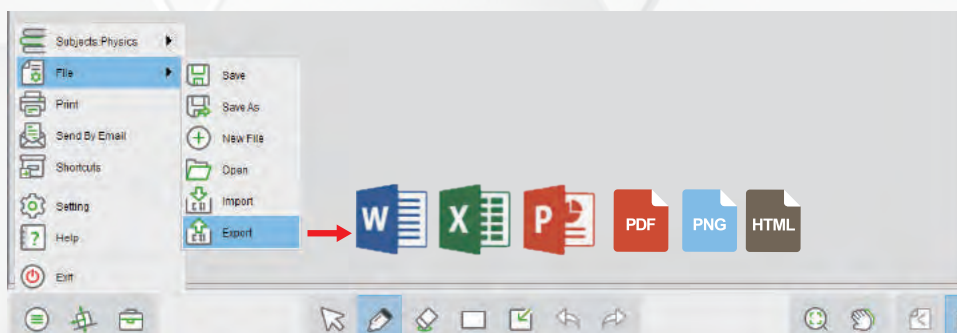

After the class

Export the materials to PDF or ppt format, Also send the class record video to students for easy review.

newline

HEADQUARTERS (TX, USA)
101 East Park Blvd.
Suite 807 Plano,
TX 75074, USA
TEL: +1 888 233 0868
info@newline-interactive.com

APAC OFFICE (Hsinchu, Taiwan)
4F-3, No. 76, Sec. 2, Jiafeng S. Rd.,
Zhubei City, Hsinchu County,
302, Taiwan
TEL: +886 3 550 4768
info_ap@newline-interactive.com

EUROPE OFFICE (Madrid, Spain)
Ronda de Poniente, N'2, 1st floor,
Oficina 1B, 28760,
Tres Cantos, Madrid, Spain
TEL: +34 911169178
info_eu@newline-interactive.com

INDIA OFFICE (Chennai)
Room No. 203, No. 37, TTK Road,
Alwarpet, Chennai,
Tamil Nadu, India, 600018
TEL: 1 800 419 0309
info.in@newline-interactive.com

KOREA OFFICE (Seoul, South Korea)
A816, 8F, 401 Yangcheon-ro,
Gangseo-gu, Seoul,
07528 Korea
TEL: +82 2 2638 5140
koreainfo@newline-interactive.com

newline-interactive.com