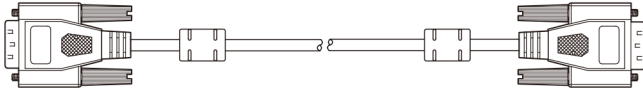

# RS+ series part list

USB cable (A-A)

x1

VGA cable

x1

Audio cable

x1

HDMI cable

x1

TW Power cord

x1

HK Power cord

x1

AU Power cord

x1

KR Power cord