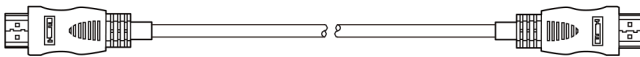

# RS+ series part list

USB cable (A-A)

x1

VGA cable

x1

Audio cable

x1

HDMI cable

x1

TW Power cord

x1

HK Power cord

x1

AU Power cord

x1

KR Power cord