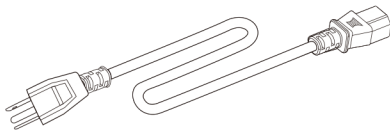

# RS+ series part list

USB cable (A-A)

x1

VGA cable

x1

Audio cable

x1

HDMI cable

x1

TW Power cord

x1

HK Power cord

x1

AU Power cord

x1

KR Power cord