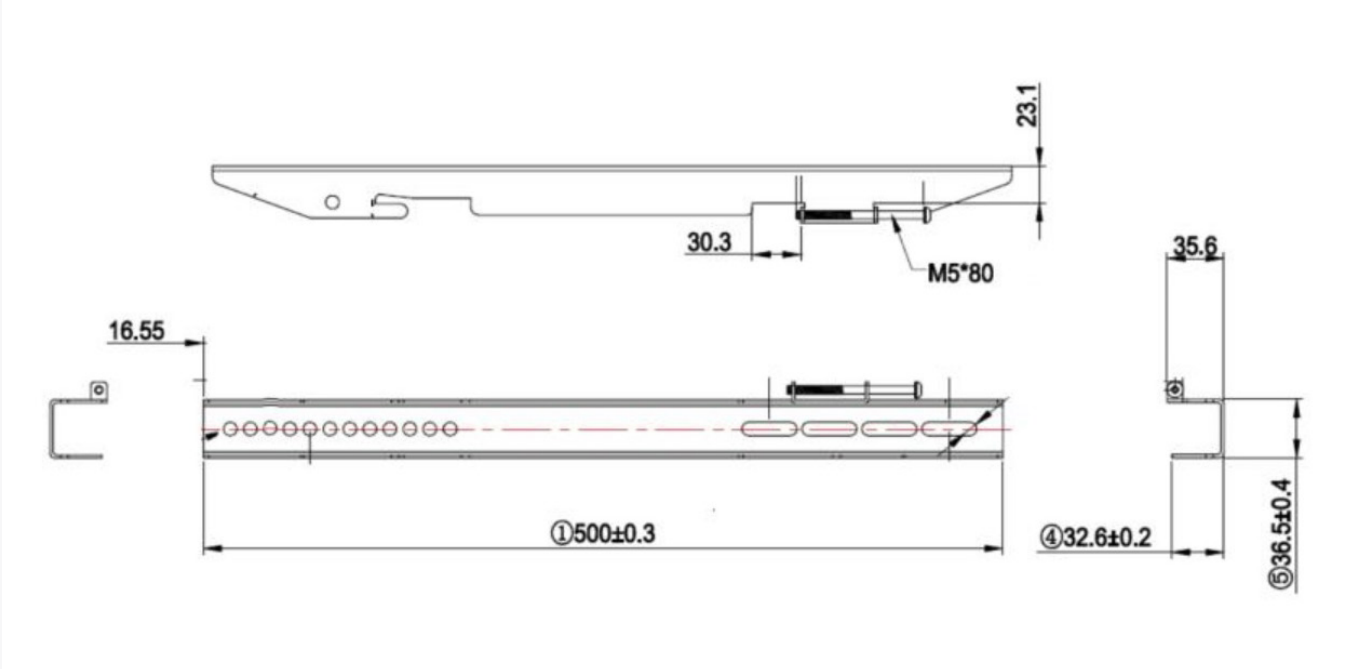

## WALL MOUNT

### **SOLUZIONI ROBUSTE** PER L'USO QUOTIDIANO

Mount your display to the wall. Install your display in the office with a wall mount. These solutions help you keep the panel in a safe and correct position during daily use. Newline wall mount solutions make installation simple and fast. Compact design facilitates panel mounting and display height or tilt adjustment. These wall mounts have a slim profile, giving the unit an elegant look while maintaining the strength of its reinforced steel frame. The wall plate offers space for cable management. It can be moved by hand, without the need for tools.

## DISEGNO TECNICO

Bracket A (Wallboard, locked in machine)

Bracket B (Wall mount parts, locked to wall)

# WALL MOUNT

Model	DB04
<b>General</b>	
Support sizes	55"~86"
Type	Wall; Fixed
VESA	Up to 800 x 400 mm
Material	Metal
Color	Black
Dept from the wall	6,3 cm
<b>Product Weight</b>	
Bracket A Length	500 mm
Bracket A Width	36,5 mm
Bracket A Height	32,6 mm
Net Weight	3,75 Kg
Gross Weight	4,25 Kg
Capacity	100 Kg
Wallboard Size	895 x 19,5 x 261 mm
Wall mount parts Size	500 x 32,6 x 30,6 mm