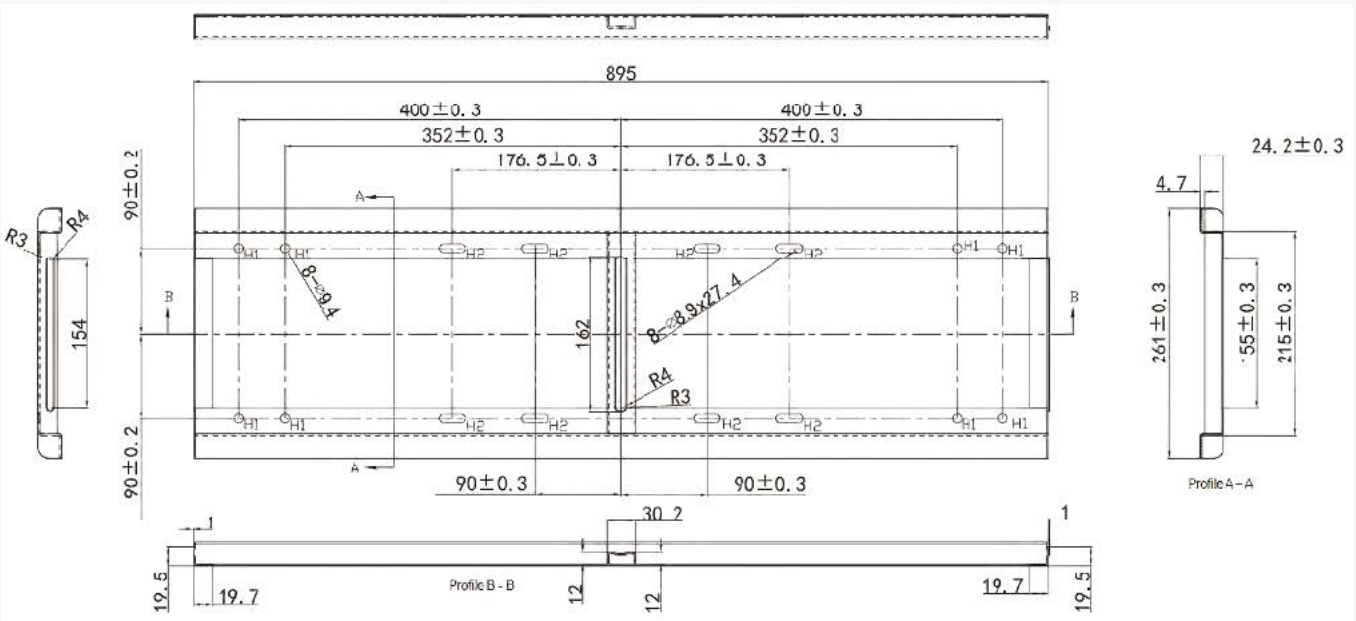

### **SOLUZIONI ROBUSTE** PER L'USO QUOTIDIANO

Mount your display to the wall. Install your display in the office with a wall mount. These solutions help you keep the panel in a safe and correct position during daily use. Newline wall mount solutions make installation simple and fast. Compact design facilitates panel mounting and display height or tilt adjustment. These wall mounts have a slim profile, giving the unit an elegant look while maintaining the strength of its reinforced steel frame. The wall plate offers space for cable management. It can be moved by hand, without the need for tools.

## DISEGNO TECNICO

Bracket A (Wallboard, locked in machine)

Bracket B (Wall mount parts, locked to wall)

# WALL MOUNT

Model	DB04
<b>General</b>	
Support sizes	55"~86"
Type	Wall; Fixed
VESA	Up to 800 x 400 mm
Material	Metal
Color	Black
Dept from the wall	6,3 cm
<b>Product Weight</b>	
Bracket A Length	500 mm
Bracket A Width	36,5 mm
Bracket A Height	32,6 mm
Net Weight	3,75 Kg
Gross Weight	4,25 Kg
Capacity	100 Kg
Wallboard Size	895 x 19,5 x 261 mm
Wall mount parts Size	500 x 32,6 x 30,6 mm