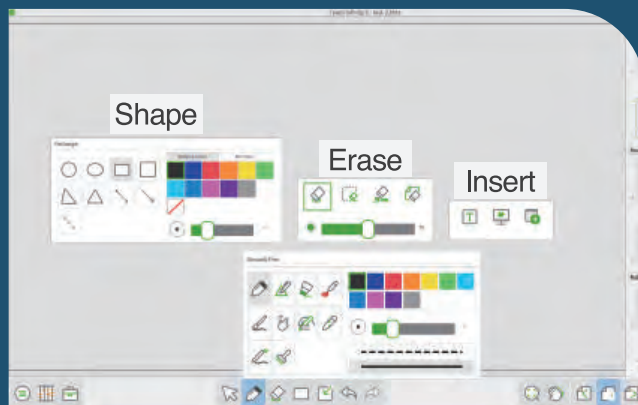

TEACH INFINITY II

INTUITIVE INTERFACE ON MULTI OS PLATFORM

The software saving your time in preparing a lesson and engaging students across the class. Engage your students with an intuitive, easy-to-use education software made to enhance learning in any subject.

FEATURE

Intuitive UI design, No training required

Handwriting and drawing recognition

Math, Physics, and Chemistry subject tools

Screen annotation and Screen recording

3 PHASES OF TEACH INFINITY II FOR CLASS MATERIAL MANAGEMENT