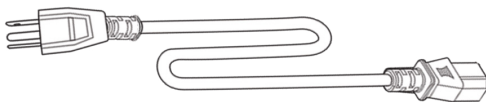

newline

What Comes IN THE BOX

Each Flex collaboration device includes several accessories to make it easy to use your display right out of the box.

From cables, to cleaning kits, here is what comes included with your Flex:

MPP Active Pen x 1

USB (Type-C) x 1 (3ft)

UL Power Cord x 1 (5ft)

Rubber Stopper x 2

4K Camera x 1

Power Adapter x 1

Thumb Screws x 2