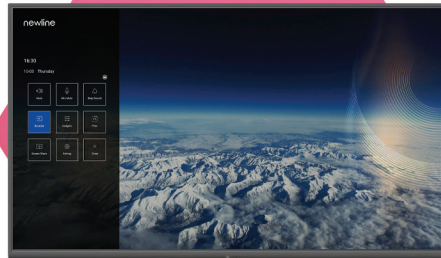

# What Comes IN THE BOX

Each NT series panel includes several accessories to make it easy to use your display right out of the box.

From cables, to cleaning kits, here is what comes included with your NT panel: