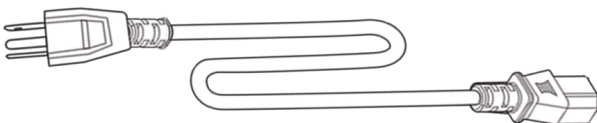

newline

What Comes IN THE BOX

Each Q series panel includes several accessories to make it easy to use your display right out of the box.

From cables, to cleaning kits, here is what comes included with your Q panel:

USB (A-B) x 1 (10ft)

USB Type-C x 1 (10ft)

Audio Cable x 1 (10ft)

HDMI x 1 (10ft)

UL Power Cord x 1 (10ft)

Magnetic Pen x 2

Remote Control x 1
AAA Battery x 2

**Screen Cleaning
Kit x 1**