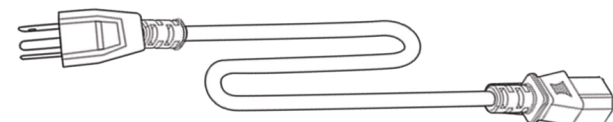

USB x 1 (10ft)

HDMI x 1 (10ft)

VGA x 1 (10ft)

Audio Cable x 1 (10ft)

UL Power Cord x 1 (6ft)

Remote Control x 1  
AAA Battery x 2

Dual Wi-Fi Dongle x 1

Magnetic Pen x 2