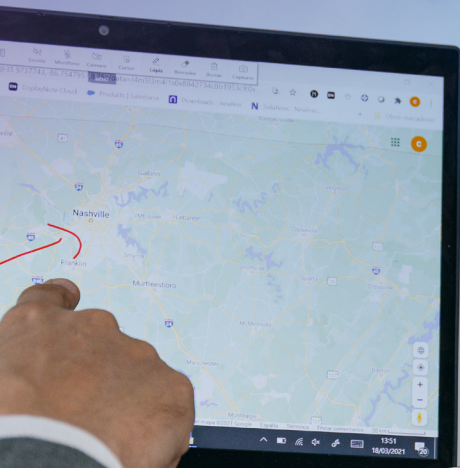

newline

newline **CAST**

SIMPLE, SMART AND SECURE **SCREEN SHARING**

Newline Cast is the most flexible solution for wireless screen sharing and is integrated in all Newline interactive displays. In just seconds you can easily share any screen across any network or use the secure mode for in-room casting.

A truly hassle-free solution that allows multiple presenters to share screen, video, links and files. Newline Cast allows you to share your screen from anywhere in the room. Bring your meetings to life with the number one web based casting solution in the world!

Presenter Mode

Compatible with all Devices

Share Files

Moderator Mode

Two-Way Collaboration

Enterprise Level Security

MUCH MORE THAN JUST CASTING!

Grid view lets you see up to 4 streams to quickly compare work. With moderator mode you can control the streaming. This complete casting solution comes with two-way screen annotation, whiteboard, file sharing and much more.

Support for all devices and streaming protocols: