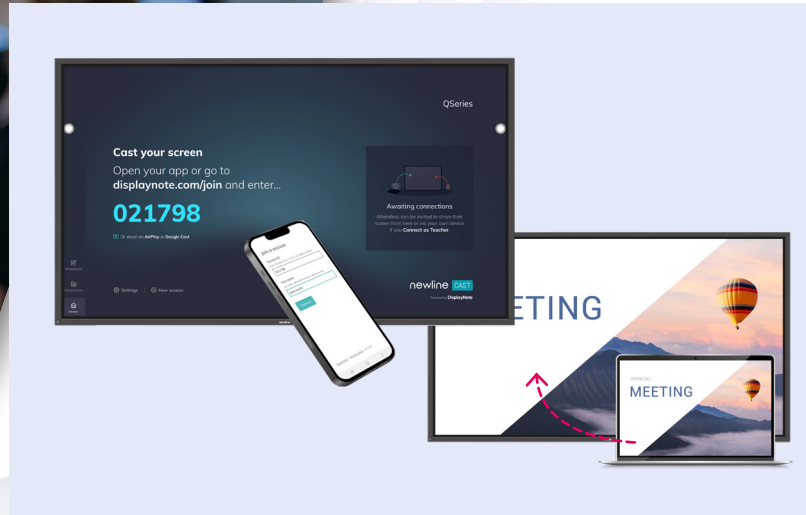

newline

newline **CAST**

SIMPLE, SMART AND SECURE **SCREEN SHARING**

Newline Cast is the most flexible solution for wireless screen sharing and is integrated in all Newline interactive displays. In just seconds you can easily share any screen across any network or use the secure mode for in-room casting.

A truly hassle-free solution that allows multiple presenters to share screen, video, links and files. Newline Cast allows you to share your screen from anywhere in the room. Bring your meetings to life with the number one web based casting solution in the world!

Presenter Mode

Compatible with all Devices

Share Files

Moderator Mode

Two-Way Collaboration

Enterprise Level Security

MUCH MORE THAN JUST CASTING!

Grid view lets you see up to 4 streams to quickly compare work. With moderator mode you can control the streaming. This complete casting solution comes with two-way screen annotation, whiteboard, file sharing and much more.

Support for all devices and streaming protocols: