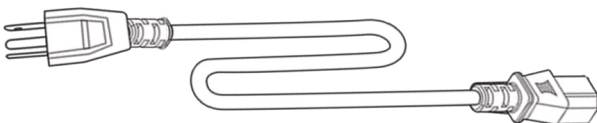

USB (A-B) x 1 (10ft)

USB Type-C x 1 (10ft)

Audio Cable x 1 (10ft)

HDMI x 1 (10ft)

UL Power Cord x 1 (10ft)

Stylus x 2

Remote Control x 1  
AAA Battery x 2

Screen Cleaning  
Kit x 1