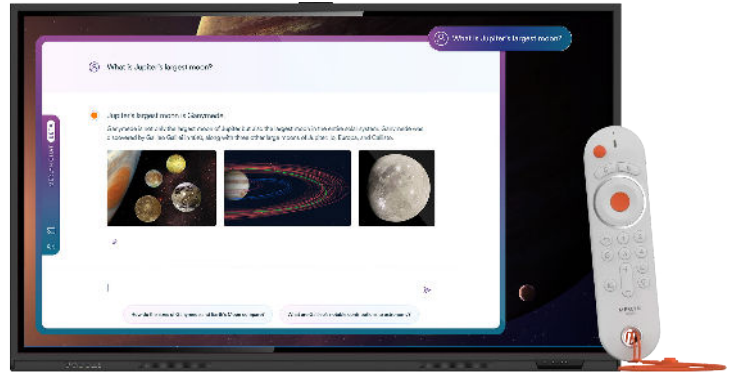

Teachers are expected to juggle all the apps and devices in their classroom while at the same time creating an engaging learning environment. Merlyn's voice control of technology is like an AI superpower, freeing teachers from their devices and allowing them to focus on their students.

AI for Education, the right way

- Leverage the power of Merlyn's generative AI during active instruction to deliver text and images that rewards student curiosity and makes kids excited about learning.
- Merlyn AI is built on the first LLM designed specifically for the classroom, so you can be confident content is pulled from vetted educational content and resources, not off the internet.
- Merlyn AI is designed to show attribution to source material and prioritizes low hallucinations—it won't provide false or made-up information.
- Teachers also receive suggestions for follow-up questions so they can dive deeper with their students.
- Merlyn AI is safe, secure and private, and does not sell personal information, retain voice audio after processing, or use voice audio to identify individuals.

Control your Newline panel with the power of your voice

Using the power of Merlyn AI and natural language voice commands, teachers can access all of the Newline features they know and love from anywhere in their classroom:

- Whiteboard
- Annotations
- Screenshot
- Control built-in browser
- Switch between displays
- Open/close panel apps
- Create timers
- Clock
- Weather
- Enable/disable touch
- Brightness/backlight
- Control volume
- And more!