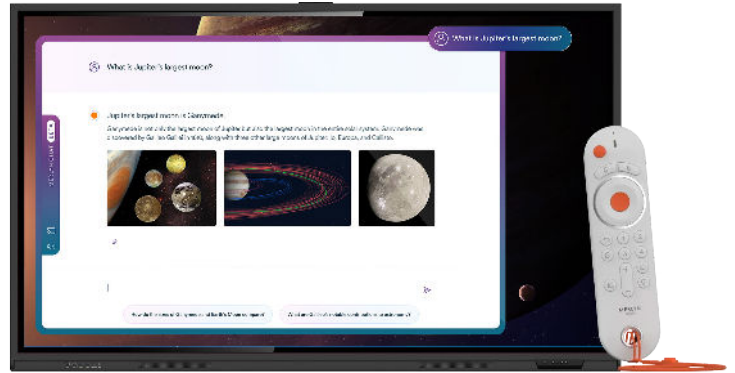

Professors are expected to juggle all the apps and devices in their classroom while at the same time creating an engaging learning environment. Merlyn's voice control of technology is like an AI superpower, freeing them from their devices and allowing them to focus on teaching.

AI for Education, the right way

- Leverage the power of Merlyn's generative AI during active instruction to deliver text and images that rewards student curiosity and makes students of all ages excited about learning.
- Merlyn AI is built on the first LLM designed specifically for the classroom, so you can be confident content is pulled from vetted educational content and resources, not off the internet.
- Merlyn AI is designed to show attribution to source material and prioritizes low hallucinations—it won't provide false or made-up information.
- Professors also receive suggestions for follow-up questions so they can dive deeper with their students.
- Merlyn AI is safe, secure and private, and does not sell personal information, retain voice audio after processing, or use voice audio to identify individuals.

Control your Newline panel with the power of your voice

Using the power of Merlyn AI and natural language voice commands, users can access all of the Newline features they know and love from anywhere in the room:

- Whiteboard
- Annotations
- Screenshot
- Control built-in browser
- Switch between displays
- Open/close panel apps
- Create timers
- Clock
- Weather
- Enable/disable touch
- Brightness/backlight
- Control volume
- And more!