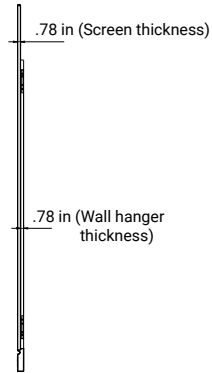

External Interface

External Interface

newline **DV**

Model: Newline DV 180"

Part: DV-18023H

Wall Mounted Installation