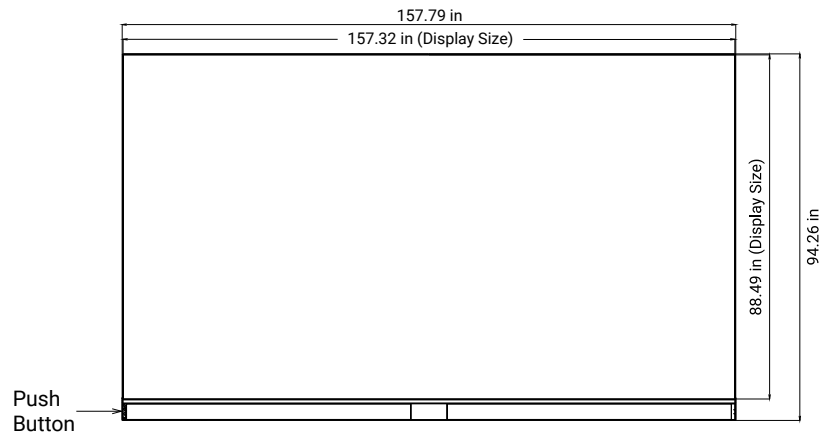

External Interface

External Interface

newline **DV**

Model: Newline DV 180"

Part: DV-18023H

Wall Mounted Installation