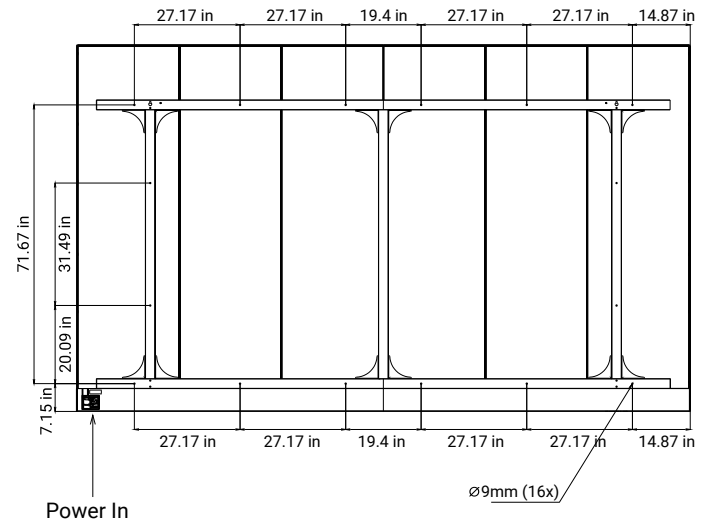

External Interface

External Interface

newline **DV**

Model: Newline DV 180"

Part: DV-18023H

Wall Mounted Installation