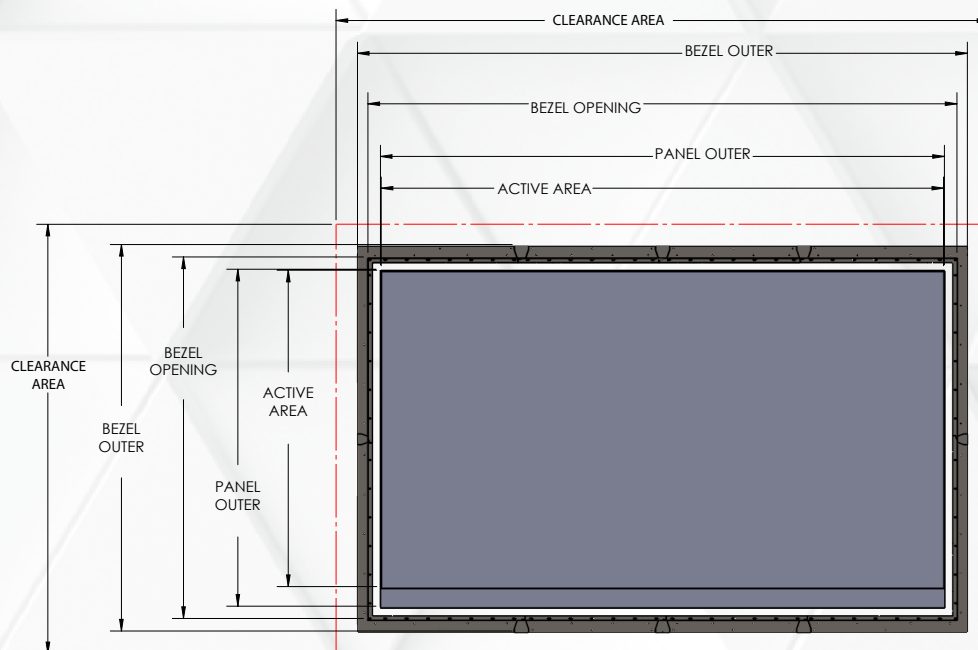

Toll-Free: 888-233-0868
Local: 972-468-9728

sales@newline-interactive.com
www.newline-interactive.com

DV Series Protective Solution

DV Series Protective Solution by TSI			
Model Number	EPR8ADVAPC-120	EPR8ADVAPC-150	EPR8ADVAPC-180
DV Series size (inches)	120"	150"	180"
Display Weight	TBD	TBD	TBD
Cover Glass	3/8" Thick Clear Acrylic	3/8" Thick Clear Acrylic	3/8" Thick Clear Acrylic
Number of Glass Panels	2 Acrylic Panels	4 Acrylic Panels	TBD
Glass Panel Dimensions	58.25 in x 78.25 in	38.25 in x 90 in (2) 32.75 in x 90 in (2)	TBD
Total Depth to Wall	6.275 in	6.278 in	6.450 in
Active Area (Horizontal)	104.880 in	131.100 in	157.320 in
Panel Outer (Horizontal)	105.430 in	131.570 in	157.790 in
Bezel Opening (Horizontal)	112.369 in	138.546 in	164.781 in
Bezel Outer (Horizontal)	118.212 in	144.388 in	170.624 in
Clearance Area (Horizontal)	130.212 in	156.388 in	182.624 in
Active Area (Vertical)	58.990 in	73.740 in	88.490 in
Panel Outer (Vertical)	64.780 in	79.530 in	94.260 in
Bezel Opening (Vertical)	71.602 in	86.525 in	101.134 in
Bezel Outer (Vertical)	78.102 in	93.025 in	108.128 in
Clearance Area (Vertical)	90.102 in	105.025 in	120.128 in
Front Clearance	TBD	TBD	43 in

*Drawing not to scale.