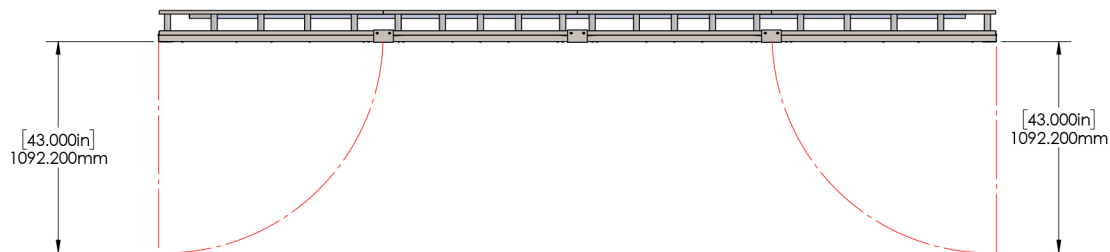

newline **DV**SERIES

Model: Newline 180" DV Series Protective Solution

Part: EPR8ADVAPC-180

*Drawing not to scale.

*There must be a 6" side and top clearance and 43" front clearance (noted by the dotted bounding dimension) to be used during installation, maintenance, or removal.