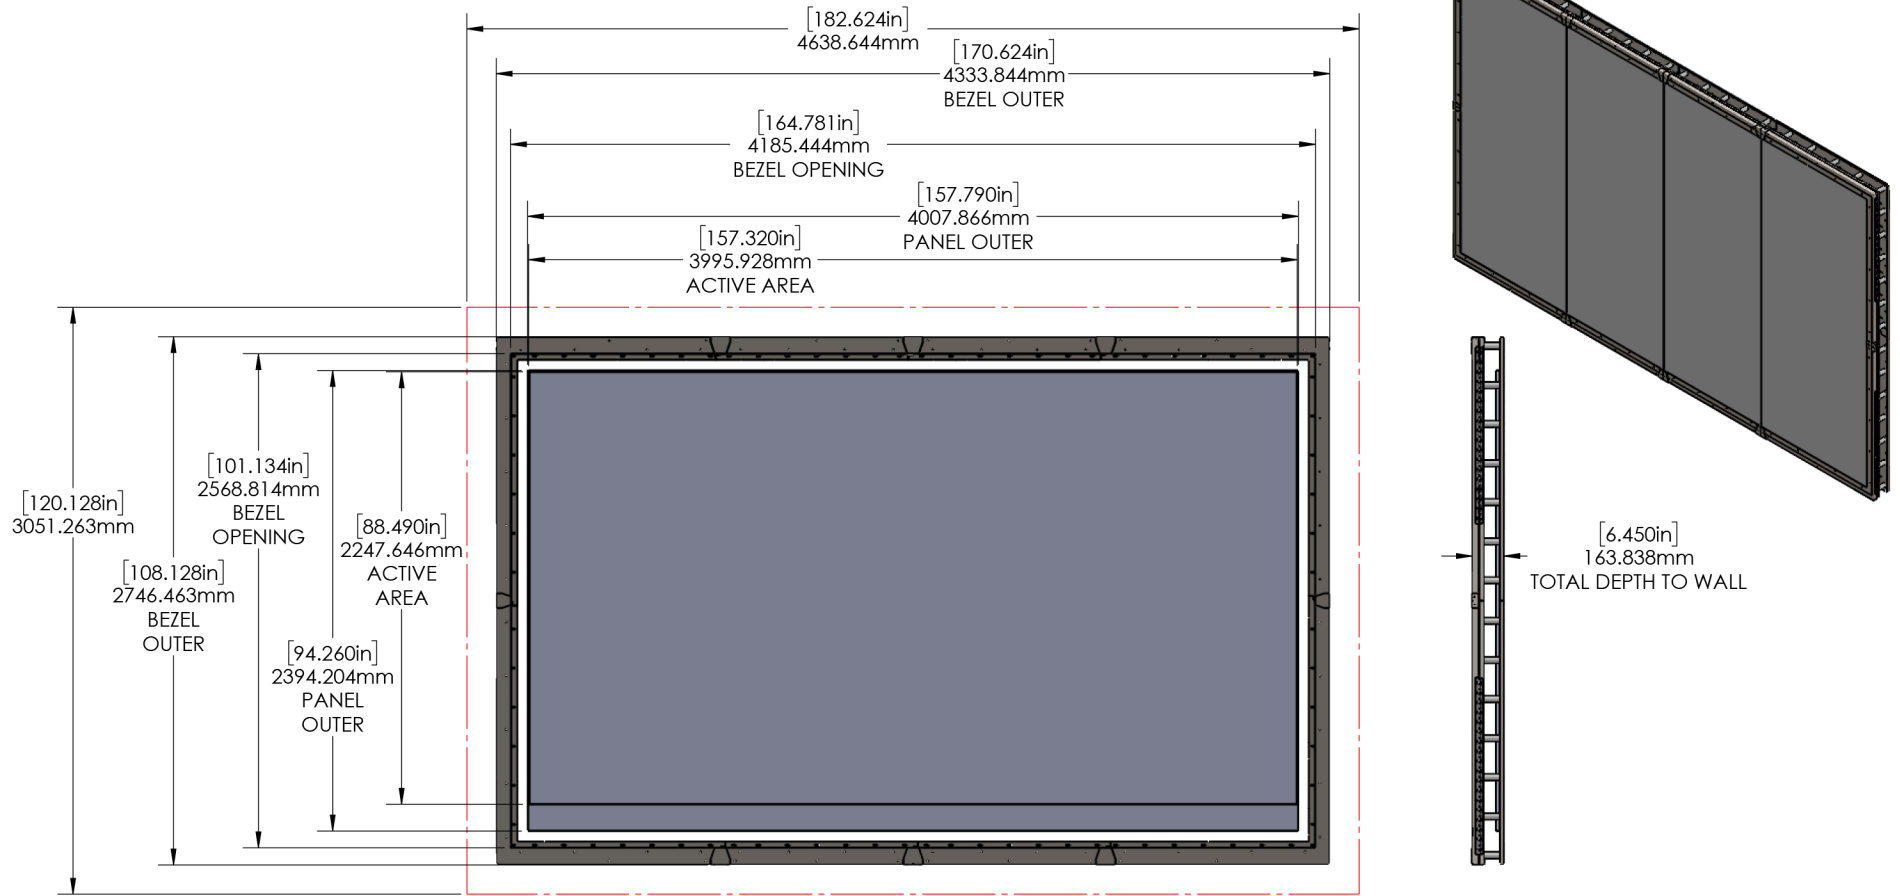

newline **DV**SERIES

Model: Newline 180" DV Series Protective Solution

Part: EPR8ADVAPC-180

*Drawing not to scale.

*There must be a 6" side and top clearance and 43" front clearance (noted by the dotted bounding dimension) to be used during installation, maintenance, or removal.