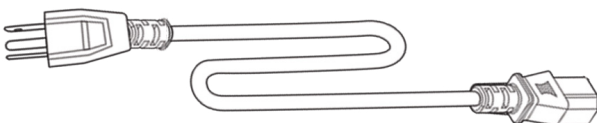

USB (A-B) x 1 (10 ft)

USB Type-C x 1 (6.5 ft)  
Supports 65W PD charging

Audio Cable x 1 (10 ft)

HDMI x 1 (10 ft)

UL Power Cord x 1 (6.5ft)

Complies with UL and other US mandatory certificates

Remote Control x 1  
AAA Battery x 2