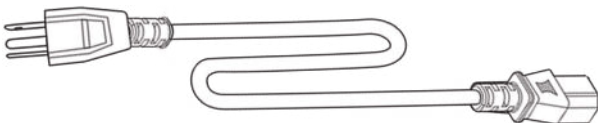

USB (A-B) x 1 (10 ft)

USB Type-C x 1 (6.5 ft)
Supports 65W PD charging

Audio Cable x 1 (10 ft)

HDMI x 1 (10 ft)

UL Power Cord x 1 (6.5ft)

Complies with UL and other US mandatory certificates

Remote Control x 1
AAA Battery x 2