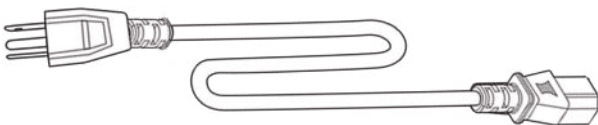

newline

What Comes IN THE BOX

Each Z Pro series panel includes several accessories to make it easy to use your display right out of the box.

From cables, to cleaning kits, here is what comes included with your Z Pro panel:

USB (A-B) x 1 (10 ft)

USB Type-C x 1 (6.5 ft)

Supports 100W PD charging

Audio Cable x 1 (10ft)

HDMI x 1 (10 ft)

UL Power Cord x 1 (6.5 ft)

M8x20 Screws x 4

Remote Control x 1
AAA Battery x 2