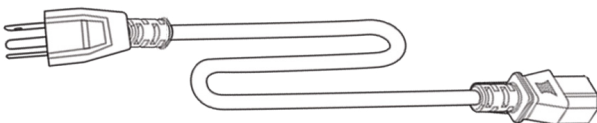

newline

What Comes IN THE BOX

Each Z Pro series panel includes several accessories to make it easy to use your display right out of the box.

From cables, to cleaning kits, here is what comes included with your Z Pro panel:

USB (A-B) x 1 (10 ft)

USB Type-C x 1 (6.5 ft)
Supports 100W PD charging

Audio Cable x 1 (10ft)

HDMI x 1 (10 ft)

UL Power Cord x 1 (6.5 ft)

M8x20 Screws x 4

Remote Control x 1
AAA Battery x 2

Magnetic Pen Set x 1