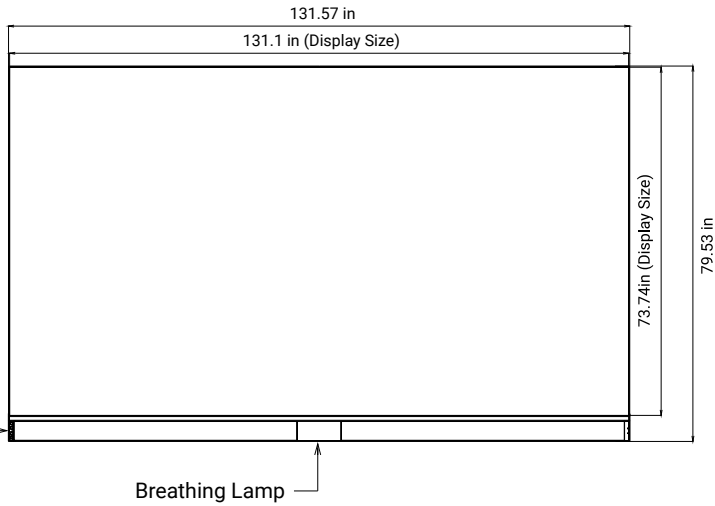

External Interface

External Interface

Expansion screw hole position during wall mounting

$\varnothing 9\text{mm}$ (16x)

DV ONE

Model: Newline DV One 150"

Part: DV-15023HD

Wall Mounted Installation