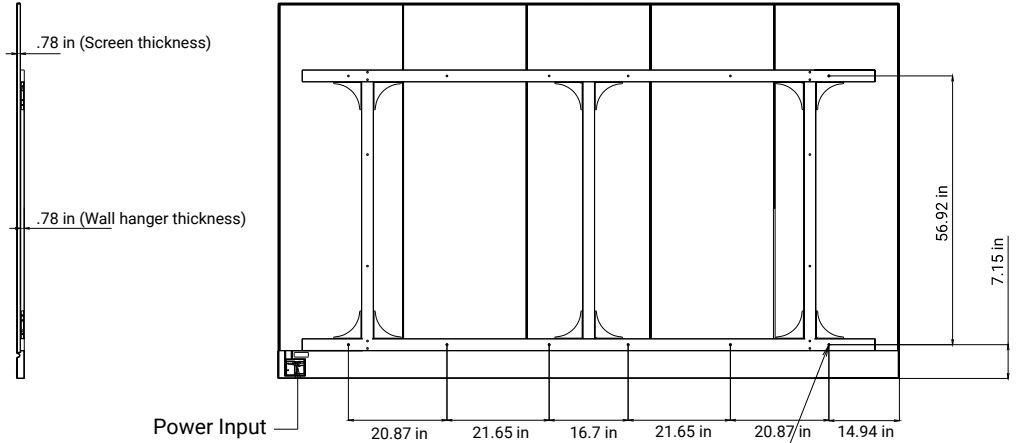

External Interface

External Interface

Expansion screw hole position during wall mounting

$\varnothing 9\text{mm}$ (16x)

DV ONE

Model: Newline DV One 150"

Part: DV-15023HD

Wall Mounted Installation