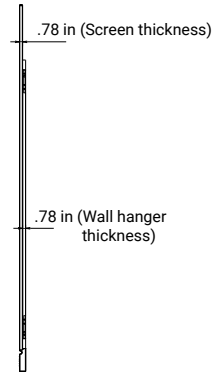

External Interface

External Interface

DV ONE

Model: Newline DV One 180"

Part: DV-18023HD

Wall Mounted Installation