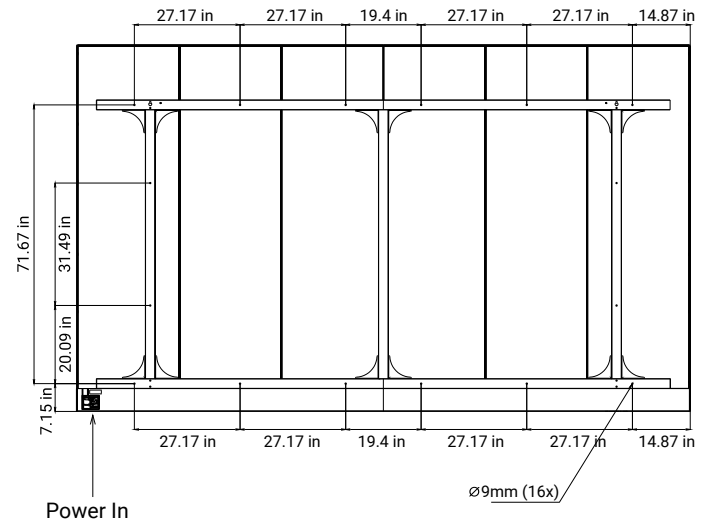

External Interface

External Interface

DV ONE

Model: Newline DV One 180"

Part: DV-18023HD

Wall Mounted Installation