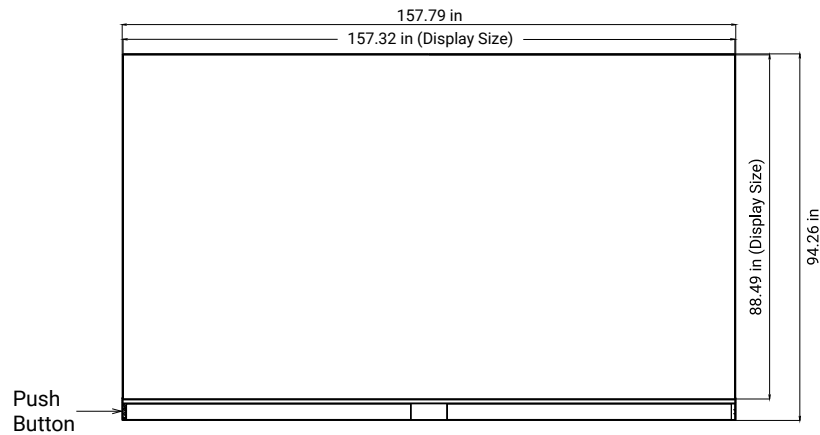

External Interface

External Interface

DV ONE

Model: Newline DV One 180"

Part: DV-18023HD

Wall Mounted Installation