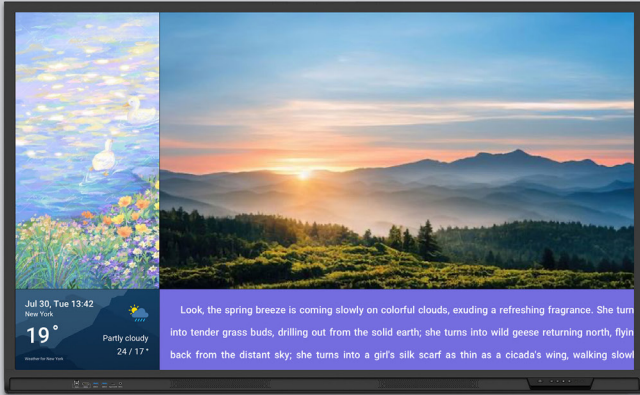

## newline SIGNAGE PRO MEDIA PLAYER

The Newline Signage Pro Media Player is the perfect companion for leveraging the full power of Newline Signage Pro on non-Newline displays or older Newline displays not running Android 11 or above. This compact, easy-to-use device ensures seamless compatibility and unlocks all the advanced features of Newline Signage Pro, from rich content support to live feed integration. With the Newline Signage Pro Media Player, any display can become part of your digital signage network, delivering stunning, engaging content effortlessly.