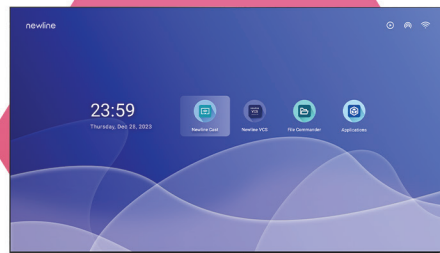

newline

What Comes IN THE BOX

Each STV+ Series smart TV includes several accessories to make it easy to use your display right out of the box.

From cable to remotes, here is what comes included with your STV+ Series smart TV: