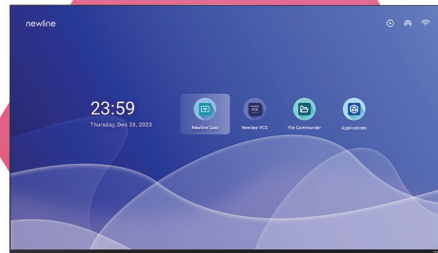

newline

What Comes IN THE BOX

Each STV+ Series smart TV includes several accessories to make it easy to use your display right out of the box.

From cable to remotes, here is what comes included with your STV+ Series smart TV: