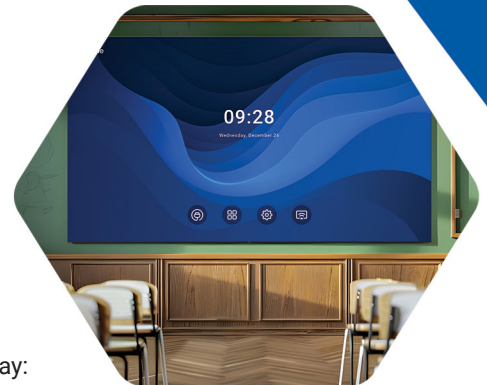

newline

What Comes IN THE BOX

Each 135" DV One+ display includes several accessories to make it easy to use your display right out of the box.

From cables, to cleaning kits, here is what comes included with your 135" DV One+ display: