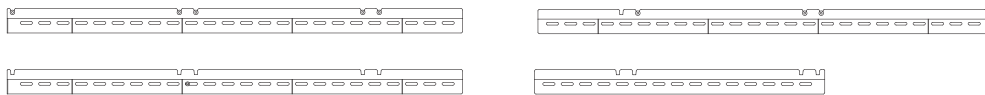

newline

What Comes IN THE BOX

Each 135" DV One+ display includes several accessories to make it easy to use your display right out of the box.

From cables, to cleaning kits, here is what comes included with your 135" DV One+ display:

Wall Mounting Bracket x 4

Structure Frame x 6

Cabinet Row x 5

LED Module Package x 5

Spare LED Module x 2

Installation Tool Kit x 1

Spare Components x 1

HDMI Cable (32.8 ft) x 1

Main Power Cord (16.4 ft) x 2

Wi-Fi Module x 1

Suction Plate x 1

Remote Control x 1

AAA Battery x 2