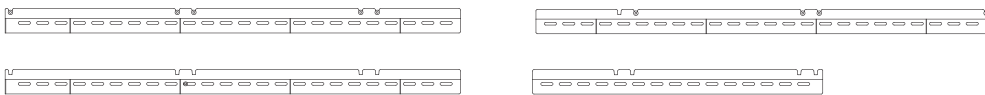

Wall Mounting Bracket x 4