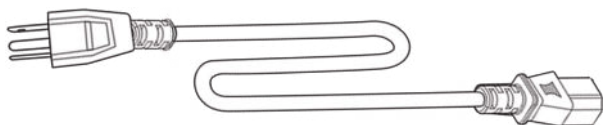

USB Cable (A-B) x 1 (10 ft)

USB Type-C Cable x 1 (6.5 ft)
Supports 100W PD charging

Audio Cable x 1 (10 ft)

HDMI Cable x 1 (10 ft)

UL Power Cord x 1 (6.5ft)

Complies with UL and other US mandatory certificates