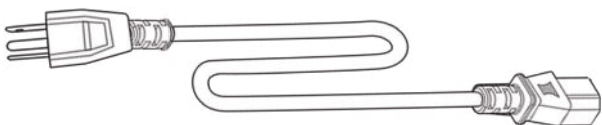

USB Cable (A-B) x 1 (10 ft)

USB Type-C Cable x 1 (6.5 ft)
Supports 100W PD charging

Audio Cable x 1 (10 ft)

HDMI Cable x 1 (10 ft)

UL Power Cord x 1 (6.5ft)

Complies with UL and other US mandatory certificates